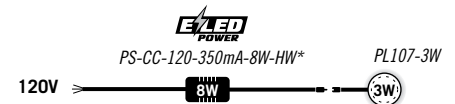

## CC (Constant Current) Connection Systems

Connect up to 7 lamps - Hardwire

Connect up to 15 lamps - Hardwire

Connect up to 7 lamps - Plug-in

PL107-108-109  
Hardwire Connection

Please note that in 700mA the pucks use 3W. The recommended power supplies are xxxxxxxx, xxxxxxxx, xxxxxxxx