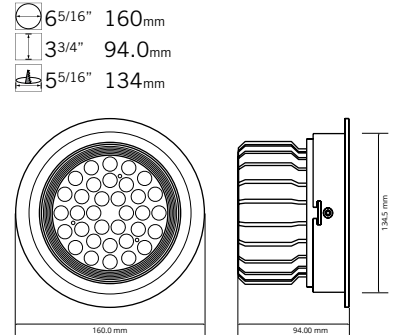

PL107 Recessed Aluminum Swivel LEDs with Regular Rim

- Dimmable Power Supply Included
- Swivel light, with a 30° view angle
- Rugged aluminum construction
- One-piece heatsink for better cooling
- Prismatic lens cover for uniform light diffusion and prevention of eye fatigue
- Ingress Protection IP22, indoor only

Caractéristiques

		375mA	IP22	
WW	NW	CW	DW	RGB
CC				

Quick & Easy Connection

voir p.13

Dimmable Power Supply Included

Finishing ☐ White ☒ Black ☐ Alu

Trim ☒ Round ☐ Square

Ordering Logic (e.g.: **PL107-3W-Alu-CW-30°**) *For PL107-RGB only

Model	Wattage	Exterior Finishing	Finishing	Color Temperature	View Angle
PL107	3W	Round	Alu	Warm White (WW) 2870-3220K	30°
	7W	Square	White	Neutral White (NW) 3710-4260K	
	12W		Black	Cool White (CW) 5310-6020K	
	24W			Dual White	
				Red, Green, Blue*