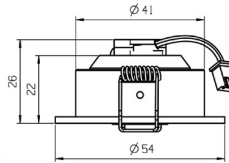

Features

		SPOT	FLOOD	XSPOT
WW	NW	3W-1 700mA	IP22	3V
CC	CREE			

Quick & Easy Connection

See p.13

Finishing ☐ Alu ☐ White

Ordering Logic (e.g.: PL100-F2-Alu-WW-15°)

Model	Interior Finishing	Finishing	Color Temperature	View Angle
PL100	F2	Alu WH	Warm White (WW) 3000K Neutral White (NW) 4200K	15° 30° 60°

Renovation Kit (Commercial Grade)

- IC remodel housing, approved for direct contact with insulation
- Airtight housing, compliant with ASTM E 283 requirements
- Housing for new construction
- Dimmable power supply included