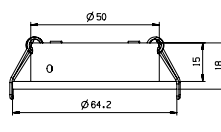

Finishing

White Alu Black

Exterior Finishing

	R1	S1	S2	S3	S4	S4S
	Height/Width/Length		Outside Diameter		Hole diameter	
R1	1" / N/A / N/A - 25mm / N/A / N/A		2 3/8" - 60mm		2" - 50mm	
S1	1" / N/A / N/A - 25mm / N/A / N/A		2 6/16" - 60mm		2" - 50mm	
S2	1" / 4 3/4" / 2 9/16" - 25mm / 120mm / 65mm		N/A		4 1/16" - 2 1/8" - 104mm - 54mm	
S3	1" / 7 1/16" / 2 9/16" - 25mm / 179mm / 65mm		N/A		6 1/16" - 2 1/8" - 162mm - 54mm	
S4	1" / 9 3/16" / 2 9/16" - 25mm / 233mm / 65mm		N/A		8 9/16" - 2 1/8" - 217mm - 54mm	
S4S	1" / 4 3/4" / 4 3/4" - 25mm / 120mm / 65mm		N/A		4 1/4" - 4 1/16" - 108mm - 104mm	
MT						

Interior Finishing

F2

Ordering Logic (e.g.: PL200-S2-F2-Alu-NW-60°)

Model	Exterior Finishing	Interior Finishing	Finishing	Color Temperature	View Angle
PL200	*R1 *S1 S2 S3 S4 S4S MT	F2	Alu White (* R1 & S1 only) Black (* R1 & S1 only)	Cool White (CW) 5600K Neutral White (NW) 4200K Warm White (WW) 300K	15° 25-30° 45° 60°