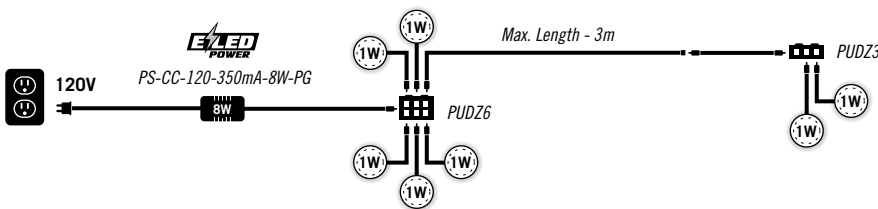

# SYSTEM CONNECTION DIAGRAMS

## CC (Constant Current) Connection Systems

Connect up to 7 lamps - Hardwire

Connect up to 15 lamps - Hardwire

Connect up to 7 lamps - Plug-in

PL107-108-109  
Hardwire Connection

Please note that in 700mA the pucks use 3W. The recommended power supplies are xxxxxxxx, xxxxxxxx, xxxxxxxx