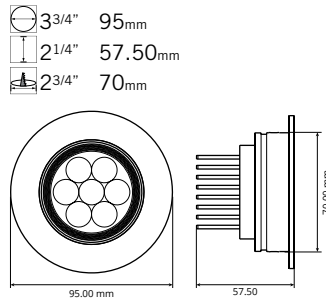

PL107-3W6LED