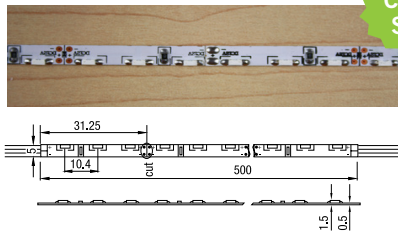

## Side

**SIDE-7,7 IP65**

Custom Sizing

**These Products Are Made To Order**

Apart from being available in a roll, **LED strip tapes** can also be made to order, to suit your exact requirements. Please do not hesitate to request our order form and prices to help you with the purchase of **LED strip tapes**.