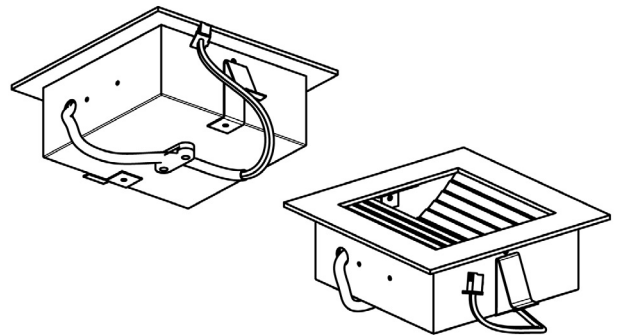

PW200 Square Recessed Wall LEDs

- 3 5/9" x 3 5/9"
- 1 4/7"
- 3 1/7" x 3 1/7"

- 3 5/9" x 3 5/9"
- 1 4/7"
- 3 1/7" x 3 1/7"

Features

Quick & Easy Connection

See p.13

- 3 5/9" x 3 5/9"
- 1 4/7"
- 3 1/8" x 3 1/8"

Finishing ☐ White ☐ Alu

Ordering Logic (e.g.: PW202SGL-White-WW)

Model	Finishing	Color Temperature
PW201-S	Alu	Cool White (CW) 5600K
PW202-S-GL	White	Warm White (WW) 2900K