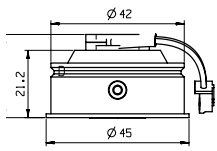

Finishing

White Alu Black

Exterior Finishing

	R1	S1	S2	S3	S4	S4S
	Height/Width/Length		Outside Diameter		Hole diameter	
R1	1" / N/A / N/A - 25mm / N/A / N/A		2 3/8" - 60mm		2" - 50mm	
S1	1" / N/A / N/A - 25mm / N/A / N/A		2 6/16" - 60mm		2" - 50mm	
S2	1" / 4 3/4" / 2 9/16" - 25mm / 120mm / 65mm		N/A		4 1/16" - 2 1/8" - 104mm - 54mm	
S3	1" / 7 1/16" / 2 9/16" - 25mm / 179mm / 65mm		N/A		6 1/16" - 2 1/8" - 162mm - 54mm	
S4	1" / 9 3/16" / 2 9/16" - 25mm / 233mm / 65mm		N/A		8 9/16" - 2 1/8" - 217mm - 54mm	
S4S	1" / 4 3/4" / 4 3/4" - 25mm / 120mm / 65mm		N/A		4 1/4" - 4 1/16" - 108mm - 104mm	
MT						

Interior Finishing

F2

Ordering Logic (e.g.: PL200-S2-F2-Alu-NW-60°)

Model	Exterior Finishing	Interior Finishing	Finishing	Color Temperature	View Angle
PL200	*R1 *S1 S2 S3 S4 S4S MT	F2	Alu White (* R1 & S1 only) Black (* R1 & S1 only)	Cool White (CW) 5600K Neutral White (NW) 4200K Warm White (WW) 300K	15° 25-30° 45° 60°