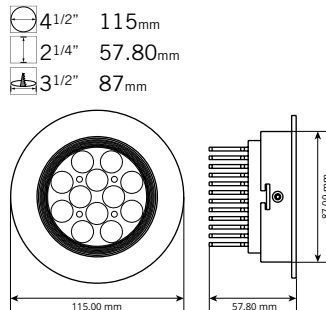

PL107-7W12LED DUAL WHITE

Dimmable Power Supply Included

Finishing ☐ White ☒ Black ☐ Alu

Trim ☒ Round ☐ Square

Ordering Logic (e.g.: **PL107-3W-Alu-CW-30°**) *For PL107-RGB only

Model	Wattage	Exterior Finishing	Finishing	Color Temperature	View Angle
PL107	3W	Round	Alu	Warm White (WW) 2870-3220K	30°
	7W	Square	White	Neutral White (NW) 3710-4260K	
	12W		Black	Cool White (CW) 5310-6020K	
	24W			Dual White	
				Red, Green, Blue*