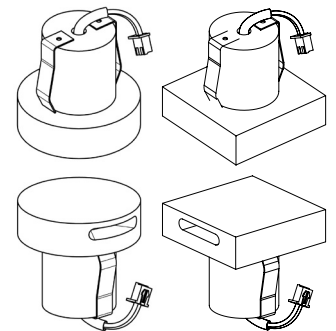

Quick & Easy Connection

ELED POWER

See p.13

**PW102 R**  
 ⌀ 1 31/32" 50 mm  
 1 3/16" 30 mm  
 2 11/64" 55 mm

2 openings

**PW102 S**  
 ⌀ 1 31/32" 50 mm  
 1 3/16" 30 mm  
 2 11/64" 55 mm

2 openings

**Finishing**  Alu