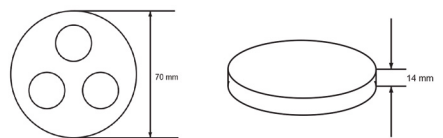

PL300 Surface LEDs

PL303FL
⌀ 2 3/4" 70mm
9/16" 14mm
Screw onto surface

NEW!
This product is now available as a 3-pack surface light kit

Features

- Lightbulb icon
- Home icon
- NW
- CW
- WW
- OSRAM
- 120°
- IP22
- 30000 HOURS LIFETIME
- CV
- 12V

Quick & Easy Connection **ELED POWER**
See p.13

12 VDC Direct

Fini ☐ Alu ☐ White ☐ Black

Ordering Logic (e.g.: **PL303-Alu-3200K-WW-60°**)

Model	Exterior Finishing	Finishing	Color Temperature	View Angle	Luminous Flux
PL303FL		Alu White Black	Cool White (CW) 5800K Warm White (WW) 3200K Neutral White (NW) 4200K	120°	CW: 230-260Lm