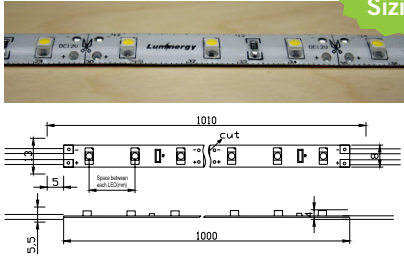

LED Strip Tape Mini LEDs

Regular

ST-4,8 IP65

Custom Sizing