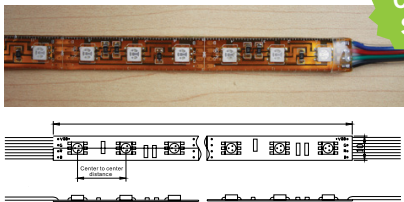

RGB

ST-RGB-14,4 IP22

Custom Sizing