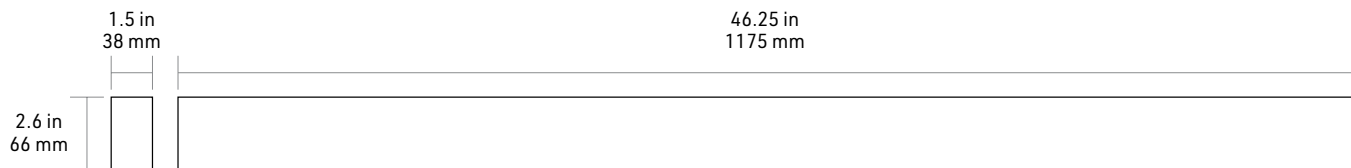

TASKLINE DIMENSIONS

TECHNICAL DATA

Dimension	46.25 x 2.6 x 1.5 in	Max. Interconnected units	15
Weight	7 lbs / 3.2 kg	CRI	+80
Power	25W up, 25W down	Beam Range	50 degree
Efficacy	118 lm/W	Input	120/277 VAC - 50/60Hz
Lumen Output	762 Lm/ft		