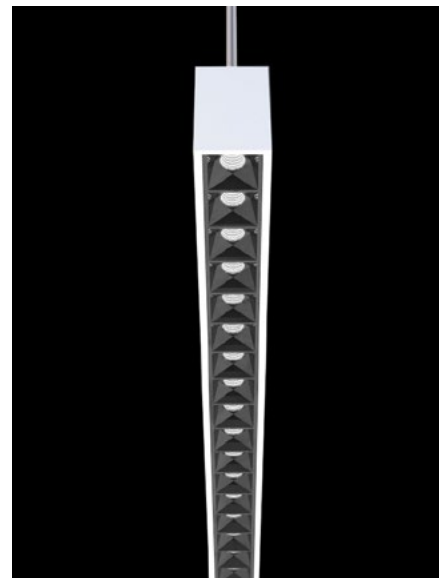

FEATURES

- Ability to connect more than one unit with our quick-link design.
- Up and down lighting.
- Integrated 0-10 V dimming solution.
- Anti-glare technology reducing eye fatigue.
- Very powerful lighting, convenient for work and commercial spaces.