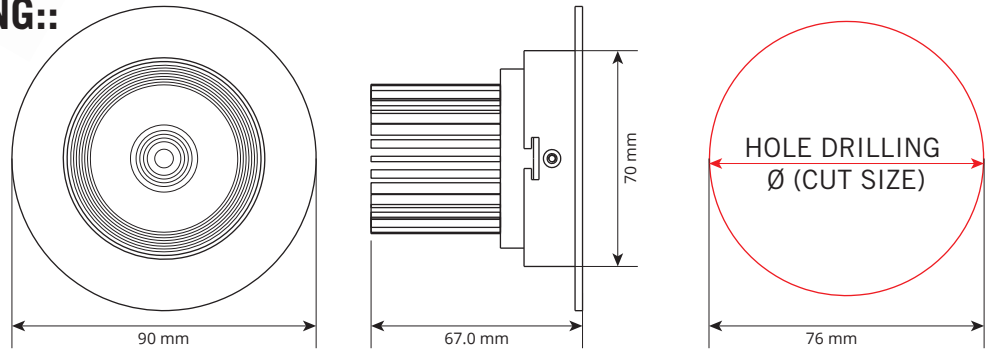

PL107-4W-COB-DIM

Dimming Recessed Swivel Light with Variable Color Temperature

SPECIFICATION SHEET

PROJECT NAME / No:

TYPE: _____ QTY: _____

FINISHING & OPTIONS::

Finishing Shape:	Finishing Colour:	Light Colour:
<input type="checkbox"/> Square	<input type="checkbox"/> Aluminium	<input type="checkbox"/> 3000K (BRIGHT WHITE)
<input type="checkbox"/> Round	<input type="checkbox"/> Black	<input type="checkbox"/> 3000K (BRIGHT WHITE)
	<input type="checkbox"/> White	

DIMENSIONAL DRAWING::

Notes : 1. All dimension units are millimeters.
2. All dimension tolerance is +3/-1mm unless otherwise noted

FEATURES::

- Superior color rendering (CRI=82) and luminosity (over 435 lumens maximum)
- Sharp LED GW6BLC30COC
- Durable enclosure and trim made of anodized aluminium
- Dimmable with standard dimmers
- Color temperature not varies when dimming
- Narrow BIN in stable color temperature and lighting color
- PAR reflector lens system for directional lighting
- Whole piece heat sink components for superior performance
- White, Aluminum, Black finishing, custom color on special orders
- Indoor only