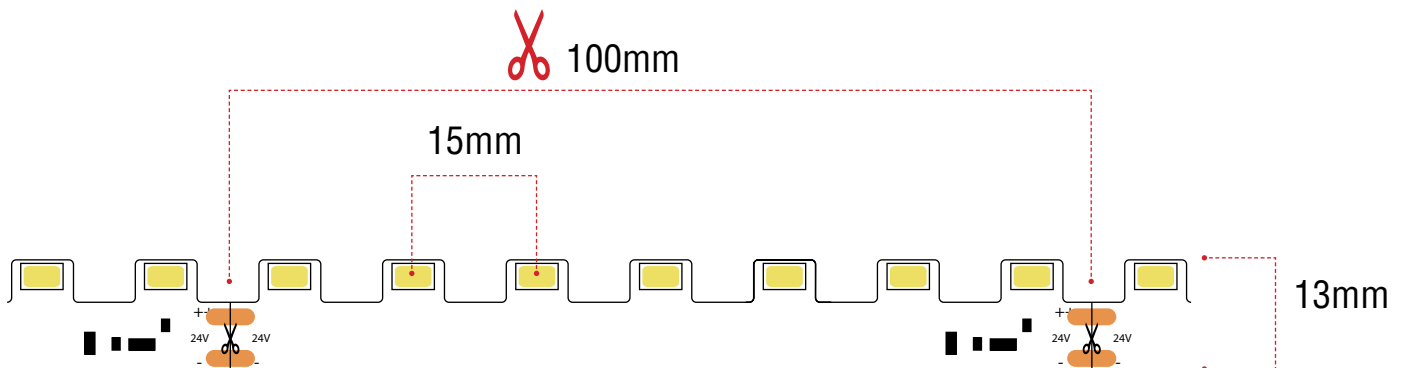

5630-24V-70-15W

CERTIFICATIONS

FEATURES

- 70 LED by meter
- 15W by meter / Voltage 24 VDC
- 5 meters maximum length
- View angle 120°
- Long lifetime
- IP AVAILABLE: IP22 / IP68

COLOR TEMPERATURE:

-  3000K
-  4200K
-  6200K

DIMENSION

- 5000 mm in length (5 meters per roll)
- 13 mm wide
- You can cut at 7 LED

NOTES : 1. All dimension units are millimeters.
 2. All dimension tolerance is +3/-1mm unless otherwise noted.

PROJECT / PROJET: # PO:
 CLIENT: DATE:
 NOTES: VOLTS:

LUMILAB-Lightsource test report 5630-24V-CONSTANT CURRENT PURE WHITE

Product Remark

Type:	Factory:	
TempIn:25.0	Temp:24.8	Humidity:65%
Operator:	Date:2015-09-18	

CIE Color Parameter

Chromaticity Coordinate: $x=0.3237$ $y=0.3299$ $u=0.2051$ $v=0.3136$ $duv=-0.0018$
 CCT: $T_c= 5928K$ Dominant wave: 488.2nm Purity: 3.5%
 Peak Wave: 455nm Half Width: 21.6nm RatioR=17.7% G=78.2% B=4.1%

Rending Index Ra= 93.3

R1 =96	R2 =97	R3 =91	R4 =93	R5 =91	R6 =90	R7 =96
R8 =93	R9 =83	R10=87	R11=92	R12=54	R13=98	R14=94

Photo Parameter

Flux: 1240.2 lm Light Efficacy: 83.48 lm/W Lumi.Pow. : 0uW

Electrical Parameter