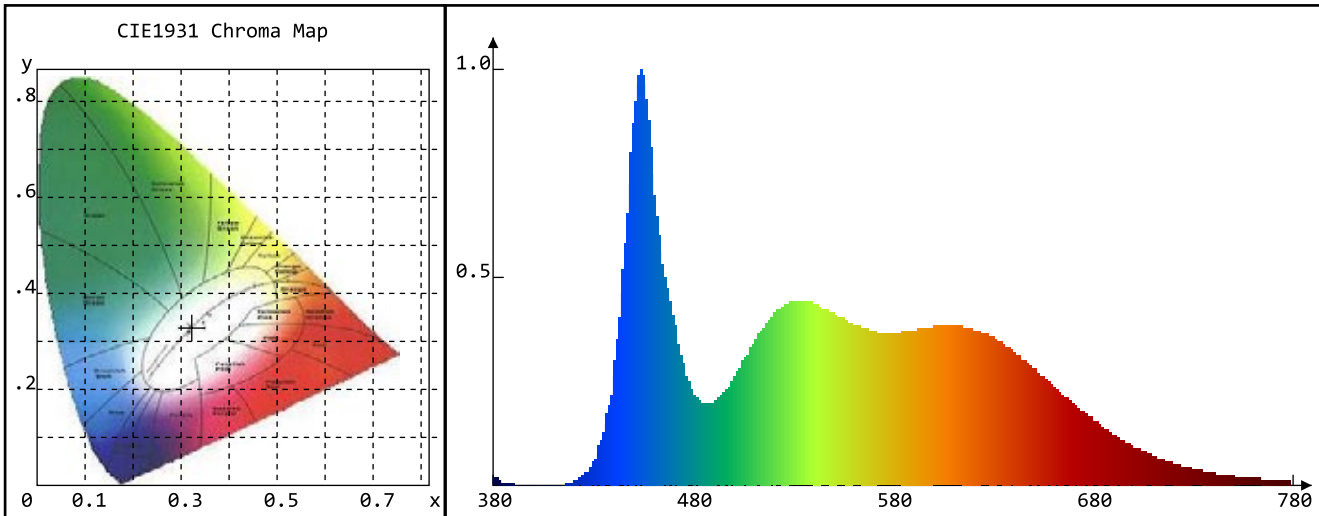

LUMILAB-Lightsource test report 5630-24V-CONSTANT CURRENT PURE WHITE

Product Remark

Type:	Factory:	
TempIn:25.0	Temp:24.8	Humidity:65%
Operator:	Date:2015-09-18	

CIE Color Parameter

Chromaticity Coordinate: $x=0.3237$ $y=0.3299$ $u=0.2051$ $v=0.3136$ $duv=-0.0018$
 CCT: $T_c= 5928K$ Dominant wave: 488.2nm Purity: 3.5%
 Peak Wave: 455nm Half Width: 21.6nm RatioR=17.7% G=78.2% B=4.1%

Rending Index Ra= 93.3

R1 =96	R2 =97	R3 =91	R4 =93	R5 =91	R6 =90	R7 =96
R8 =93	R9 =83	R10=87	R11=92	R12=54	R13=98	R14=94

Photo Parameter

Flux: 1240.2 lm Light Efficacy: 83.48 lm/W Lumi.Pow. : 0uW

Electrical Parameter