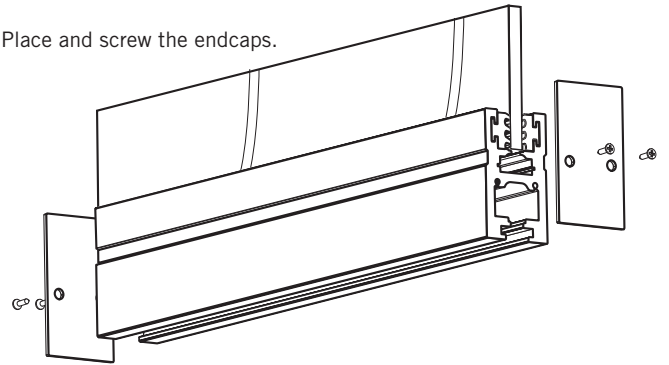

* Les rubans DEL sont vendus séparément.

1. Installation

1. Install the LED strip like indicated. You can also use the heatsink and slide it in place inside the profile.

2. Slide the 2 spacers inside the profile where indicated.

* The LED strips are sold separately.

1. Installation

3. Glisser et fixer la vitre à l'intérieur des spacers.

4. Placer et visser les embouts.

5. Insérer la barre profilée dans les braquettes désirées et fixer la tablette en place.

1. Installation

3. Slide and fix the glass inside the spacers.

4. Place and screw the endcaps.

5. Insert the profile inside the desired brackets and fix the shelf in place.