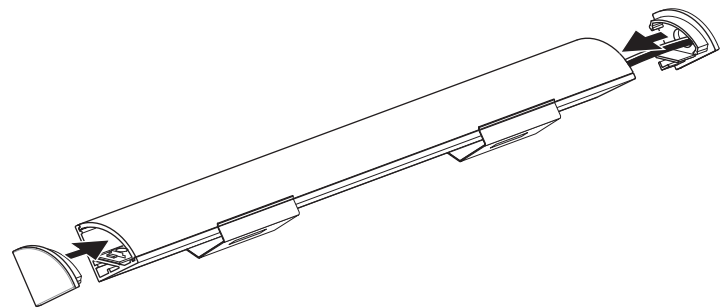

## 1. Installation

3. Press and glue the LED Strip Tape onto the rail (follow guides)  
Will accept a 14 mm wide strip maximum.\*

4. Clip the lens into place.

5. Slide the encaps into place.