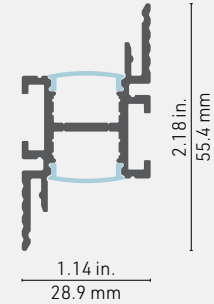

## Cross-section dimensions:

### FEATURES

- An axially-symmetrical double profile accepting 2 light sources, projecting the light laterally in both directions.
- Developed for a concealed installation between two parallel surfaces.
- The protruding edges allow for a solid attachment to most surfaces and/or panels, permanently via your choice of standard hardware, or easily removable when using our standard WB wall mounting brackets with a lightweight front panel.
- Designed to give a uniform light without hot spots with an opal or prime lens.
- Custom length by sections of 2 to 240 inches (6m).
- Application guide for 10mm (3/8-inch) LED engine or less.
- Made of ALCOA 6063-T5 aluminum alloy, increasing heat dissipation and the lifetime of your LED engine.
- Designed to meet North American woodworking standards.

### LINEAR WEIGHT

0.483 lbs/ft, 0.719 kg/m (without lens)

PROFILE	INSIDE LENS	OUTSIDE LENS	MOUNTING HARDWARE	LENGTH
 <p>1800 - 1800 Profile, alu</p>	 <p>CL - Clear lens</p>  <p>SP - Spread lens</p>  <p>OX - Optiflex lens</p>  <p>OP - Opal lens</p>  <p>PR - Prime lens</p>  <p>FO - Focus lens</p>  <p>NO - No lens</p>	 <p>CL - Clear lens</p>  <p>SP - Spread lens</p>  <p>OX - Optiflex lens</p>  <p>OP - Opal lens</p>  <p>PR - Prime lens</p>  <p>FO - Focus lens</p>  <p>NO - No lens</p>	 <p>WB - 6" wall mount bracket, alu</p>	<p>Custom length by sections of 2 to 240 inches (6m).</p>
<div style="border: 1px solid black; padding: 5px; width: fit-content; margin: 0 auto;">1800</div> <p>PROFILE</p>	<p>LENS INSIDE</p>	<p>LENS OUTSIDE</p>	<div style="border: 1px solid black; padding: 5px; width: fit-content; margin: 0 auto;">WB</div> <p>MOUNTING HARDWARE</p>	<p>LENGTH</p>