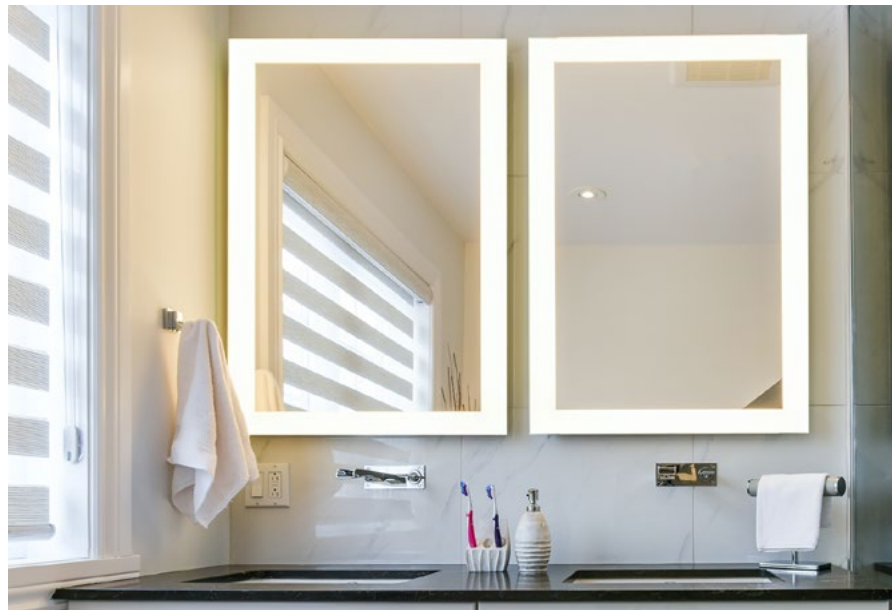

LINEAR WEIGHT

0.483 lbs/ft, 0.719 kg/m (without lens)