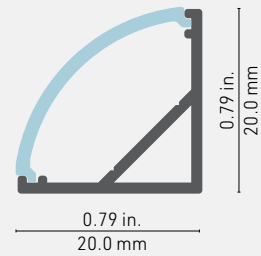

# 2000 PROFILE

2000 Series

Cross-section dimensions:

## WELL FOCUSED ON THE TASK!

Offering lighting without hot spots at a **45-degree** angle from a corner, the 2000 Series excels at maximizing appeal of the products in POP stands, while maintaining a minimalist style.

### FEATURES

- Offers lighting with a beam oriented at 45 degrees.
- Designed to give a uniform light without hot spots with an opal or prime lens.
- Custom length by sections of 2 to 240 inches (6m).
- Application guide for 10mm (3/8-inch) LED engine or less.
- Made of ALCOA 6063-T5 aluminum alloy increasing heat dissipation.
- Its use increases the lifetime of your LED engine.
- Designed to meet North American woodworking standards.

### LINEAR WEIGHT

0.117 lbs/ft, 0.175 kg/m (without lens)

Boutique Exclucity - Project Manager: J. W. Design

PROFILE	LENSES	MOUNTING HARDWARE	LENGTH
 <p>2000 - 2000 Profile, alu</p>	 <p>CLR - Clear lens, round</p>	 <p>45 - 45° corner bracket</p>	<p>Custom length by sections of 2 to 240 inches (6m).</p>
	 <p>OXR - Optiflex lens, round</p>	 <p>3M - Mounting tape, double face</p>	
	 <p>OPR - Opal lens, round</p>	 <p>NO - No mounting hardware</p>	
	 <p>PRR - Prime lens, round</p>		
	 <p>OXS - Optiflex lens, square</p>		
	 <p>OPS - Opal lens, square</p>		
	 <p>NO - No lens</p>		