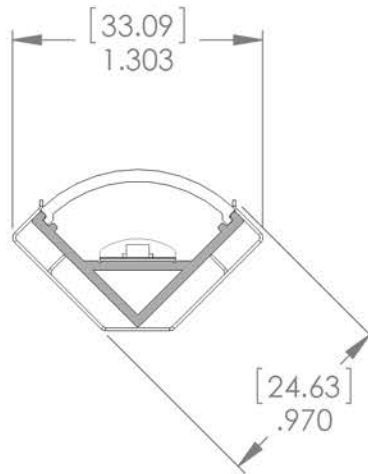

### FEATURES

- Offers lighting with a beam oriented at 45 degrees.
- Designed to give a uniform light without hot spots with an opal or prime lens.
- Custom length by sections of 2 to 240 inches (6m).
- Application guide for 10mm (3/8-inch) LED engine or less.
- Made of ALCOA 6063-T5 aluminum alloy increasing heat dissipation.
- Its use increases the lifetime of your LED engine.
- Designed to meet North American woodworking standards.

### LINEAR WEIGHT

0.117 lbs/ft, 0.175 kg/m (without lens)

Boutique Exclucity - Project Manager: J. W. Design

PROFILE	LENSES	MOUNTING HARDWARE	LENGTH
 <p>2000 - 2000 Profile, alu</p>	 <p>CLR - Clear lens, round</p>	 <p>45 - 45° corner bracket</p>	<p>Custom length by sections of 2 to 240 inches (6m).</p>
	 <p>OXR - Optiflex lens, round</p>	 <p>3M - Mounting tape, double face</p>	
	 <p>OPR - Opal lens, round</p>	 <p>NO - No mounting hardware</p>	
	 <p>PRR - Prime lens, round</p>		
	 <p>OXS - Optiflex lens, square</p>		
	 <p>OPS - Opal lens, square</p>		
	 <p>NO - No lens</p>		

COLOR TEMPERATURE CCT

LUMEN PACKAGE

LEAD IN LEAD OUT

USAGE

POWER SUPPLY/CONTROL

ASSEMBLY DIMENSION / DIMENSION D'ASSEMBLAGE