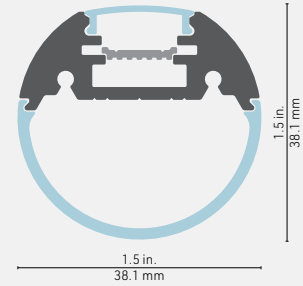

7500 PROFILE

7000 Series

Cross-section dimensions:

This 7500 series has direct, indirect or combined lighting options. Combining style and **elegance in a beautiful round format**, the 7500 profile is designed to be a suspended fixture with different and independent lumen package for both lighting options to achieve a wide variety of looks and lighting effects. This charming light fixture, is perfect for your project in either residential or commercial applications.

FEATURES

- Customizable lengths by sections from 2 to 240 inches (6m).
- Designed to give a uniform light without hot spots with a prime lens.
- Large variety of optics allows for greater creativity.
- 2 different suspension options; fixed and pivoting.
- Made of ALCOA 6063 T-5 aluminum alloy increasing heat dissipation.
- Increases the practical life of your LEDs with better heat dissipation.
- Designed to meet North American woodworking standards.