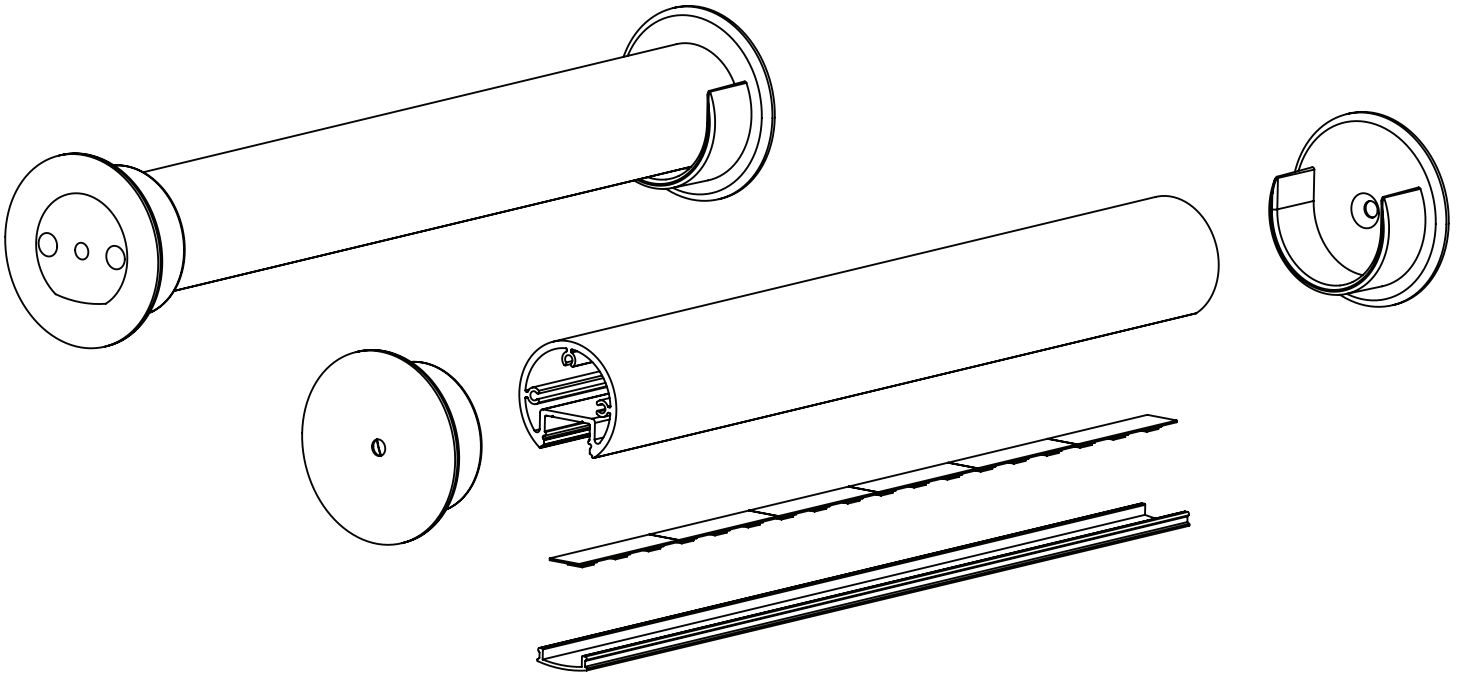

Serie 7850 (7850) LM22850-20