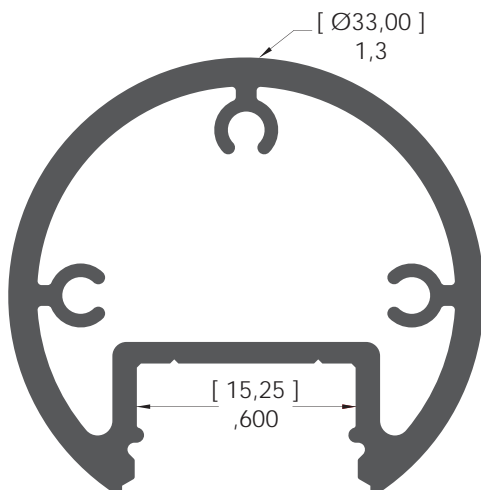

## FEATURES

- Standard diameter for wardrobe rods, compatible with a wide range of hardware on the market.
- Compatible with the 1000 Series lenses.
- Custom length by sections of 6 to 240 inches (6m).
- Application guide for 10mm (3/8-inch) LED engine or less.
- Made of ALCOA 6063-T5 aluminum alloy increasing heat dissipation.
- Designed to meet North American woodworking standards.

## LINEAR WEIGHT

0.442 lbs/ft, 0.658 kg/m (without lens)

PROFILE	LENSES	MOUNTING HARDWARE	SUPPORT	MOTION SENSORS*	LENGTH
 <p>7850 - Profile, Alu</p>	 <p>CL - Clear lens</p>  <p>SP - Spread lens</p>  <p>OX - Optiflex lens</p>  <p>OP - Opal lens</p>  <p>PR - Prime lens</p>  <p>NO - No lens</p>	 <p>BR1 - Heavy duty Closet Rod bracket kit</p>  <p>BR3 - Screwless finish hangers</p>  <p>EC0 - Standard endcaps, Alu.</p>  <p>NO - No mounting hardware</p>	 <p>BR2 - Ceiling support (should be ordererd at every 48")</p>  <p>NO - No support</p>	 <p>SEN1 - 30 sec. Embedded</p>  <p>SEN2 - 30 sec. Outside extrusion</p>  <p>SEN3 - 4 min. Embedded</p>  <p>SEN4 - 4 min. Outside extrusion</p>  <p>NO - No sensor</p>	<p>Custom length by sections of 6 to 240 inches (6m).</p>
<b>7850</b>					
PROFILE	LENS	MOUNTING HARDWARE	SUPPORT QTY (every 48")	MOTION SENSOR	LENGTH

Serie 7850 (7850) LM22850-20

ASSEMBLY DIMENSION / DIMENSION D'ASSEMBLAGE

[ mm ]  
inches/pouces