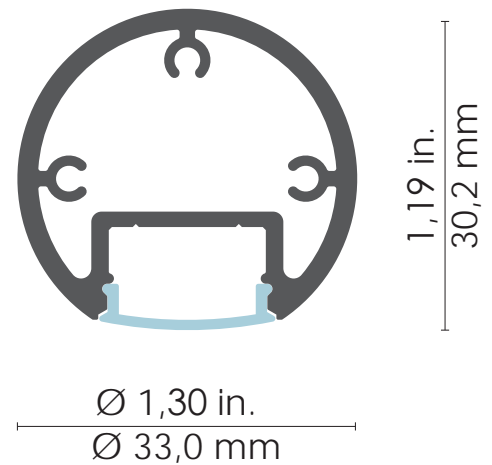

## FEATURES

- Standard diameter for wardrobe rods, compatible with a wide range of hardware on the market.
- Compatible with the 1000 Series lenses.
- Custom length by sections of 6 to 240 inches (6m).
- Application guide for 10mm (3/8-inch) LED engine or less.
- Made of ALCOA 6063-T5 aluminum alloy increasing heat dissipation.
- Designed to meet North American woodworking standards.

## LINEAR WEIGHT

0.442 lbs/ft, 0.658 kg/m (without lens)

PROFILE	LENSES	MOUNTING HARDWARE	SUPPORT	MOTION SENSORS*	LENGTH
 <p>7850 - Profile, Alu</p>	 <p>CL - Clear lens</p>  <p>SP - Spread lens</p>  <p>OX - Optiflex lens</p>  <p>OP - Opal lens</p>  <p>PR - Prime lens</p>  <p>NO - No lens</p>	 <p>BR1 - Heavy duty Closet Rod bracket kit</p>  <p>BR3 - Screwless finish hangers</p>  <p>EC0 - Standard endcaps, Alu.</p>  <p>NO - No mounting hardware</p>	 <p>BR2 - Ceiling support (should be ordererd at every 48")</p>  <p>NO - No support</p>	 <p>SEN1 - 30 sec. Embedded</p>  <p>SEN2 - 30 sec. Outside extrusion</p>  <p>SEN3 - 4 min. Embedded</p>  <p>SEN4 - 4 min. Outside extrusion</p>  <p>NO - No sensor</p>	<p>Custom length by sections of 6 to 240 inches (6m).</p>
<b>7850</b>					
PROFILE	LENS	MOUNTING HARDWARE	SUPPORT QTY (every 48")	MOTION SENSOR	LENGTH

Serie 7850 (7850) LM22850-20

ASSEMBLY DIMENSION / DIMENSION D'ASSEMBLAGE

[ mm ]  
inches/pouces