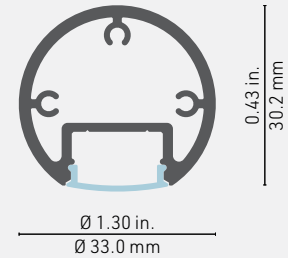

## Cross-section dimensions:

The 7850 is a **direct replacement of standard closet rods, and even curtain rods**. Whether you need to light your way through the morning wardrobe, or turn your sheer curtains into a privacy screen at night, this profile will do the job. This profile can even be used to replace your shower curtain rod when installed with IP68 graded LED engine and power supply suitable for wet locations.

## FEATURES

- Standard diameter for wardrobe rods, compatible with a wide range of hardware on the market.
- Compatible with the 1000 Series lenses.
- Custom length by sections of 6 to 240 inches (6m).
- Application guide for 10mm (3/8-inch) LED engine or less.
- Made of ALCOA 6063-T5 aluminum alloy increasing heat dissipation.
- Designed to meet North American woodworking standards.

Serie 7850 (7850) LM22850-20

ASSEMBLY DIMENSION / DIMENSION D'ASSEMBLAGE

[ mm ]  
inches/pouces