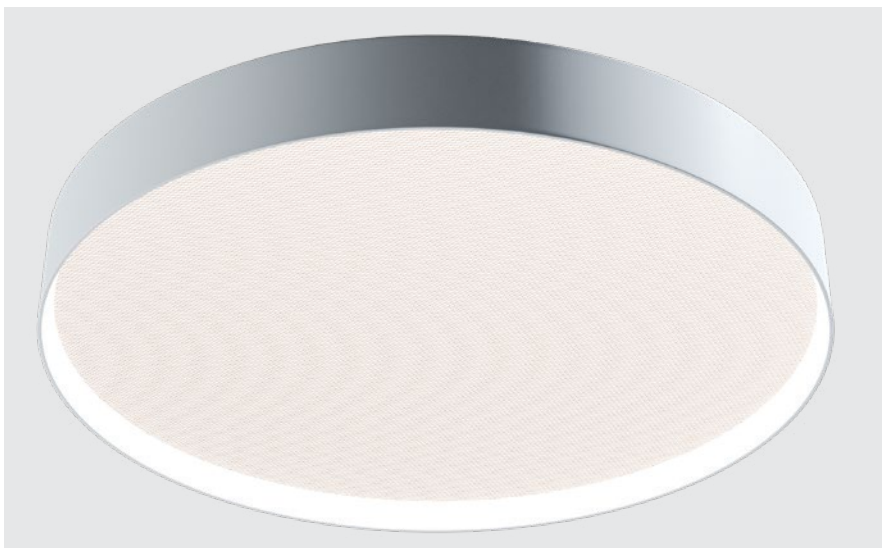

FULLMOON - SURFACE

Luminaire Series

Cross-section dimensions:

FULL POWER WITH FULLMOON!

Introducing FullMoon, the new architectural-grade luminaire from LumenTruss™ designed to be suspended or surface mounted. Offering direct and indirect lighting that enhances its elegant and luxurious design, it has everything to impress. The outstanding quality of OSRAM light sources with their very high light output makes it very attractive for large spaces. And the microprism lens, developed with the latest glare-free technology, provides exceptional visual comfort. It is a luminaire of first choice for high or very high ceiling applications such as hotel lobbies or office towers. Exclusive to LumenTruss™.

FEATURES

- 3 sumptuous finishes: white, black or black and gold
- 2 diameters: 17 ¾ in (45 cm) and 35 ½ in (90 cm)
- Up and down lighting
- OSRAM high-end light sources, CRI 90+
  - Light output: 17 ¾ in (45 cm) luminaire, 26W = 950 lumen ↑ and 2400 lumen ↓
  - Light output: 35 ½ in (90 cm) luminaire, 68W = 2200 lumen ↑ and 7300 lumen ↓
- 2 color temperatures: 3000 K and 3500 K
- Microprism lens with anti-glare technology reducing eye fatigue
- Surface or suspended installation with aerospace-grade cable or suspension rod (39 in/1 m)
- Indoor installation, IP22

WEIGHT

FullMoon 18: 1.288 lbs (2.232 kg)
FullMoon 36: 7.6064 lbs (3.450 kg)