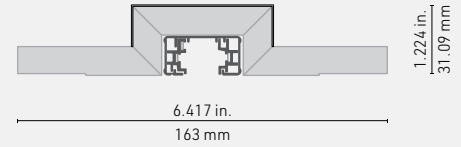

GTRAXX

Gypsum Series

Cross-section dimensions:

Combining drywall panels with our TRAXX series, the **Gypsum Groove** system allows you to create functional and inconspicuous light sources embedded into a drywall surface. Fully integrated architectural lighting system permits to create outstanding illumination while preserving clean minimalist look.