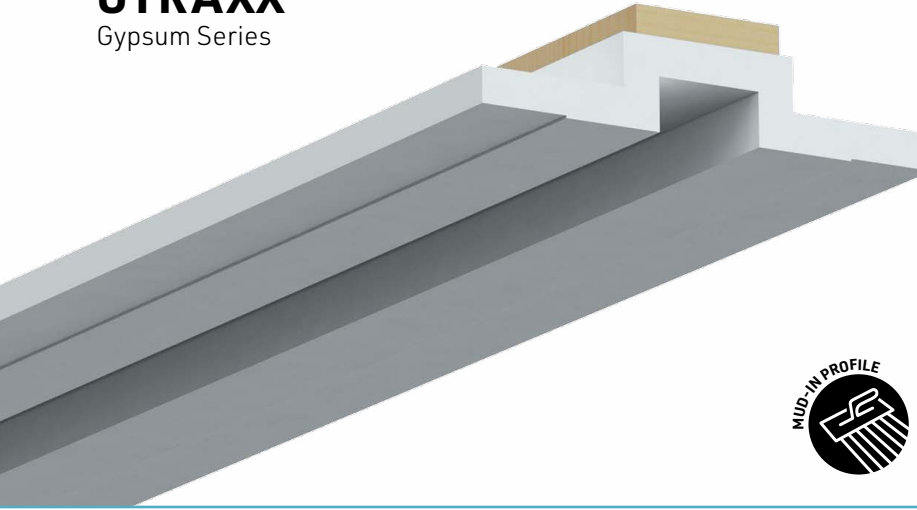

GTRAXX

Gypsum Series

Cross-section dimensions:

Combining drywall panels with our TRAXX series, the **Gypsum Groove** system allows you to create functional and inconspicuous light sources embedded into a drywall surface. Fully integrated architectural lighting system permits to create outstanding illumination while preserving clean minimalist look.

The **Gypsum Groove** meets the industry's most stringent fire protection requirements. Certified Class A by the International Building Code, this system is ideal for commercial and institutional buildings.

FEATURES

- Class A fire protection grade material
- Modl compatible with TRAXX series
- Panel thickness 1/2in allows for flush installation with standard 1/2in. gypsum panels, or level with drywall mud to match seamlessly with 5/8in. panels.
- 5/8in thick panels available for special order*.
- Shipped in straight sections of 4 feet (1.22m).
- 8 feet sections available for special order*.

TRAXX SPOTLIGHT

Track light system

Cross-section dimensions:

15W

8W

Elegant and powerful, the TRAXX track light system from LumenTruss™ enhances the decorative elements or products you want to highlight. With its interchangeable heads providing 3 projection angles and a choice of 4 color temperatures, this track-mounted spotlight is ideal for high-end applications. Its modular design, removable and tool-free, makes it an exceptionally versatile LED spotlight.