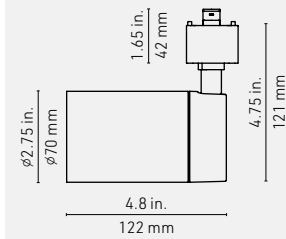

TRAXX SPOTLIGHT

Track light system

Cross-section dimensions:

15W

8W

Elegant and powerful, the TRAXX track light system from LumenTruss™ enhances the decorative elements or products you want to highlight. With its interchangeable heads providing 3 projection angles and a choice of 4 color temperatures, this track-mounted spotlight is ideal for high-end applications. Its modular design, removable and tool-free, makes it an exceptionally versatile LED spotlight.