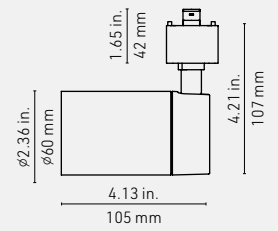

TRAXX SPOTLIGHT

Track light system

Cross-section dimensions:

15W

8W

Elegant and powerful, the TRAXX track light system from LumenTruss™ enhances the decorative elements or products you want to highlight. With its interchangeable heads providing 3 projection angles and a choice of 4 color temperatures, this track-mounted spotlight is ideal for high-end applications. Its modular design, removable and tool-free, makes it an exceptionally versatile LED spotlight.