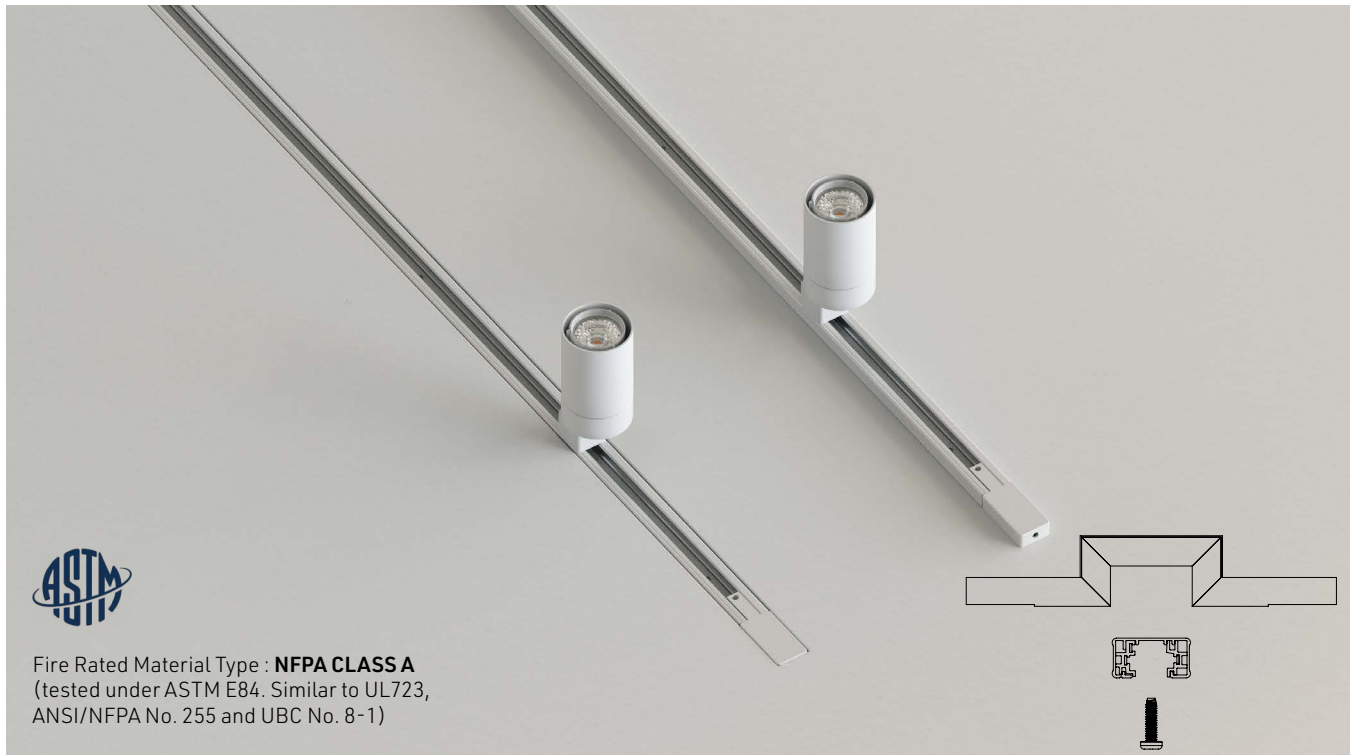

Fire Rated Material Type : **NFPA CLASS A**
(tested under ASTM E84. Similar to UL723,
ANSI/NFPA No. 255 and UBC No. 8-1)