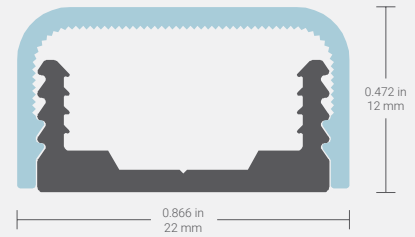

## Cross-section dimensions:

Looking for mood light without breaking the bank? This PVC extrusion sleeve allows for better light diffusion while being the most economical option for our LuxLine series. Available in 4', you can easily cut it to design ambient light in so many ways. Making dark spaces more inviting has never been so easy.

## FEATURES

- Simple and lightweight extrusion made of durable PVC material
- Economical and long lasting
- Two lens options available: Prime or Clear
- Fine grooves on the inner surface of the lens provide even and effective light distribution
- Wide variety of color temperatures available (2400 - 4000K)
- Perfect solution for accent lighting
- Grooves on the extrusion surface provide perfect grip for our LuxLine 120V LED tape
- Easy to cut and install, no mounting brackets required
- Available in straight sections of 4' (1.2m)

## LINEAR WEIGHT

0.1 lbs/ft, 0.16 kg/m (with lens)

LENSES	PROFILE	LENGTH
 <p>LSPR - Prime lens</p>	 <p>LuxSleeve, PVC Series, white</p> <p><b>INCLUDED</b></p>	<p>Available in straight section of 4 feet (48 inches/1.2 m). *Cut on site</p>
 <p>LSCL - Clear lens</p>		

LENS	-	QUANTITY	X	<b>48 INCHES</b>	LENGTH
------	---	----------	---	------------------	--------

COLOR TEMPERATURE	LUMEN PACKAGE*	LEAD IN/OUT	JUMPER	USAGE	*NOTES
 24 - 2400K  27 - 2700K  30 - 3000K  35 - 3500K  42 - 4000K	LUX - 350 LM / 4.0W FT / 90+CRI	PG - Plug-in 47" HW - Hardwire 118"	JP6 - Jumper 6" JP12 - Jumper 12" NO - No jumper	2 - IP65 indoor	The light output is provided in lumens per foot, for a CCT of 4200K and a clear lens. Please refer to the optics page for CCT and translucency conversion factors.  <div style="border: 1px solid gray; padding: 2px; display: inline-block;">                         TITLE  <b>24</b>  <small>(Lumen/ft)</small> </div>