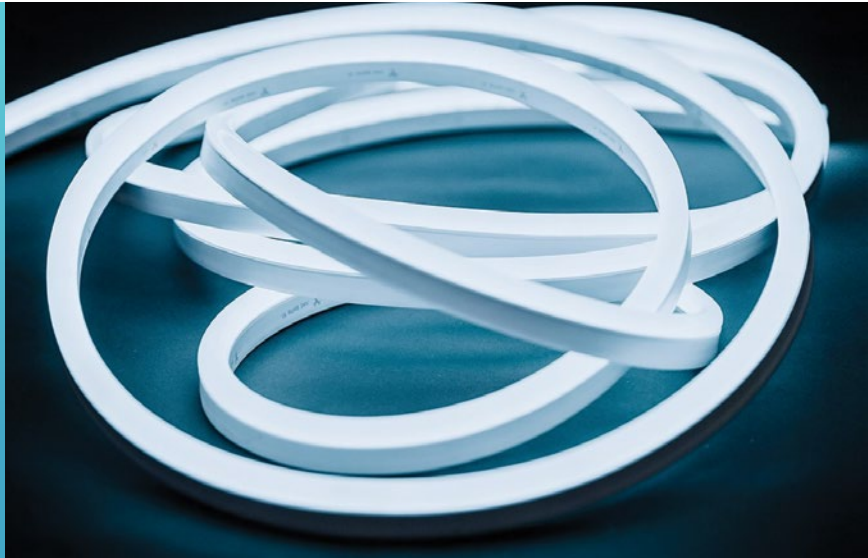

# NEON SLEEVE SERIES

Highly durable, flexible,  
Uniform pixel free light!

## NEON SLEEVES FEATURES

- Attractive modern look for wide variety of applications.
- Silicone material, resistant to yellowing and high temperature, can be used outdoors.
- Soft, flexible.
- Easy modeling and tensile resistance.
- Professional structure design.
- Uniform light, no spots.
- Consistent color temperature.