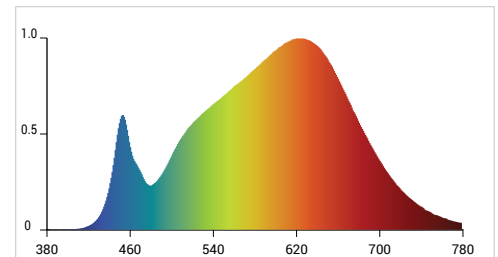

Test Data for 1 Meter LED Strip Length

Chroma Parameters

Chromaticity Coordinates: $x=0.4295, y=0.4039, u=0.2459, v=0.3468, duv=0.0010$
 Correlated Color Temperature: 3062K
 Dominant Wave.: 581.9nm
 Purity: 50.2%
 Flux RGB Ratio: R=23.2%, G=75.0%, B=1.8%
 Peak Wave: 626.6nm
 Half Width: 173.3nm

Rendering Index: Ra=92.1

R1=92 R2=95 R3=96 R4=92 R5=91 R6=92 R7=94 R8=84
 R9=62 R10=87 R11=92 R12=75 R13=93 R14=97 R15=89

Photo Parameters

Luminous Flux: 635.93 lm
 Luminous Efficacy: 83.9 lm/W
 Radiant Flux: 2228.86 mW
 Iv: 0.0 mcd

Electrical Parameters

Voltage: U=12.000V
 Current: I=0.6317A
 Power: P=7.58W
 Power Factor: PF=1.000

C.I.E. 1931 Chromaticity Diagram

Binning: GJ45-46 (3060-3140K)

Spectral Ratio: R=49.9%, G=39.4%, B=10.7%

B3528-SIDE3D-12V-120-10mm-9.6W-3500K-IP68

Test Data for 1 Meter LED Strip Length

Chroma Parameters

Chromaticity Coordinates: $x=0.4044, y=0.3931, u=0.2342, v=0.3414, duv=0.0012$
 Correlated Color Temperature: 3624K
 Dominant Wave.: 578.2nm
 Purity: 39.4%
 Flux RGB Ratio: R=20.1%, G=77.9%, B=2.1%
 Peak Wave: 598.7nm
 Half Width: 145.3nm