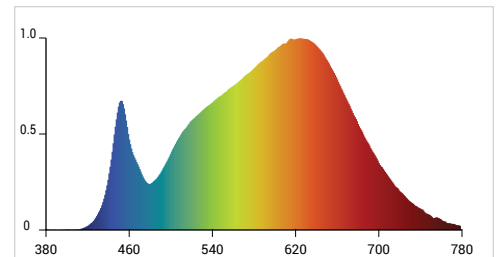

Test Data for 1 Meter LED Strip Length

Chroma Parameters

Chromaticity Coordinates: $x=0.4295, y=0.4039, u=0.2459, v=0.3468, duv=0.0010$
 Correlated Color Temperature: 3062K
 Dominant Wave.: 581.9nm
 Purity: 50.2%
 Flux RGB Ratio: R=23.2%, G=75.0%, B=1.8%
 Peak Wave: 626.6nm
 Half Width: 173.3nm

B3528-SIDE3D-12V-120-10mm-9.6W-3500K-IP68

Test Data for 1 Meter LED Strip Length

Chroma Parameters

Chromaticity Coordinates: $x=0.4044, y=0.3931, u=0.2342, v=0.3414, duv=0.0012$
 Correlated Color Temperature: 3624K
 Dominant Wave.: 578.2nm
 Purity: 39.4%
 Flux RGB Ratio: R=20.1%, G=77.9%, B=2.1%
 Peak Wave: 598.7nm
 Half Width: 145.3nm

Electrical Parameters

Voltage: U=12.000V
 Current: I=0.62A
 Power: P=7.40W
 Power Factor: PF=1.000

C.I.E. 1931 Chromaticity Diagram

Binning: G135-36 (3550-3650K)

Spectral Ratio: R=43.1%, G=40.6%, B=16.3%

B3528-SIDE3D-12V-120-10mm-9.6W-4200K-IP68

Test Data for 1 Meter LED Strip Length

Chroma Parameters

Chromaticity Coordinates: $x=0.3786, y=0.378, u=0.2234, v=0.3346, duv=0.0012$
 Correlated Color Temperature: 4212K
 Dominant Wave.: 578.2nm
 Purity: 27.1%
 Flux RGB Ratio: R=19.4%, G=78.1%, B=2.5%
 Peak Wave: 451.6nm
 Half Width: 24.9nm