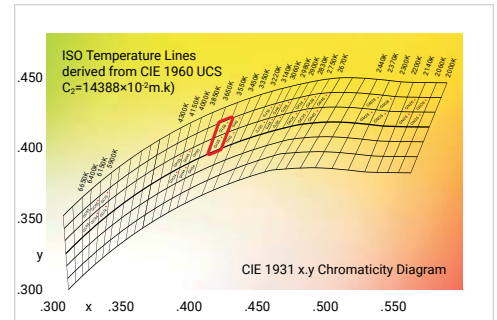

Binning: G135-36 (3550-3650K)