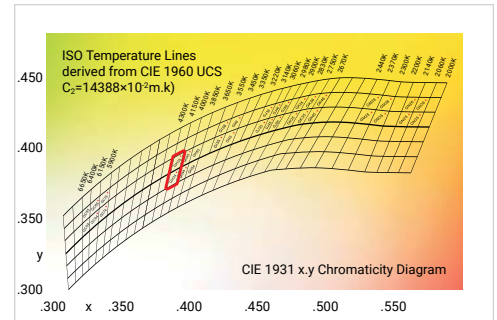

Binning: GH34-35 (4150-4300K)