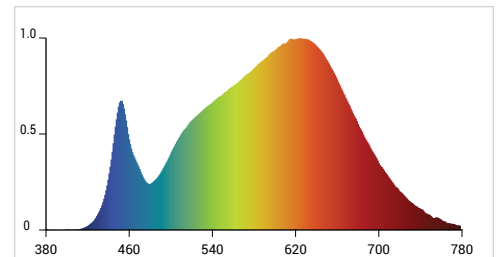

Test Data for 1 Meter LED Strip Length

Chroma Parameters

Chromaticity Coordinates: $x=0.4295, y=0.4039, u=0.2459, v=0.3468, duv=0.0010$
 Correlated Color Temperature: 3062K
 Dominant Wave.: 581.9nm
 Purity: 50.2%
 Flux RGB Ratio: R=23.2%, G=75.0%, B=1.8%
 Peak Wave: 626.6nm
 Half Width: 173.3nm

B3528-SIDE3D-12V-120-10mm-9.6W-3500K-IP68

Test Data for 1 Meter LED Strip Length

Chroma Parameters

Chromaticity Coordinates: $x=0.4044, y=0.3931, u=0.2342, v=0.3414, duv=0.0012$
 Correlated Color Temperature: 3624K
 Dominant Wave.: 578.2nm
 Purity: 39.4%
 Flux RGB Ratio: R=20.1%, G=77.9%, B=2.1%
 Peak Wave: 598.7nm
 Half Width: 145.3nm

Test Data for 1 Meter LED Strip Length

Chroma Parameters

Chromaticity Coordinates: $x=0.3786, y=0.378, u=0.2234, v=0.3346, duv=0.0012$
 Correlated Color Temperature: 4212K
 Dominant Wave.: 578.2nm
 Purity: 27.1%
 Flux RGB Ratio: R=19.4%, G=78.1%, B=2.5%
 Peak Wave: 451.6nm
 Half Width: 24.9nm

Electrical Parameters

Voltage: U=12.000V
 Current: I=0.7500A
 Power: P=9.00W
 Power Factor: PF=1.000

C.I.E. 1931 Chromaticity Diagram

Binning: GH34-35 (4150-4300K)

Spectral Ratio: R=43.1%, G=40.6%, B=16.3%