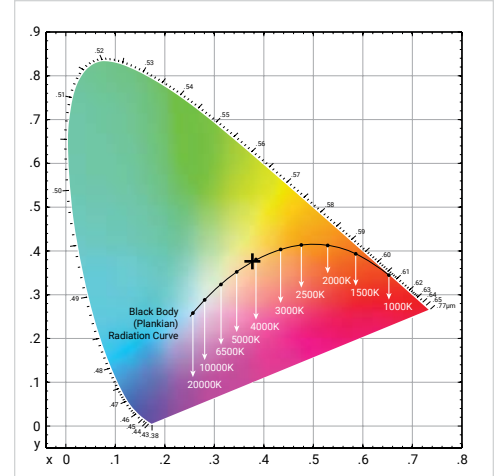

B3528-SIDE3D-12V-120-10mm-9.6W-3500K-IP68

Test Data for 1 Meter LED Strip Length

Chroma Parameters

Chromaticity Coordinates: $x=0.4044, y=0.3931, u=0.2342, v=0.3414, duv=0.0012$
Correlated Color Temperature: 3624K
Dominant Wave.: 578.2nm
Purity: 39.4%
Flux RGB Ratio: R=20.1%, G=77.9%, B=2.1%
Peak Wave: 598.7nm
Half Width: 145.3nm

Rendering Index: Ra=93.9

R1=95 R2=95 R3=94 R4=94 R5=94 R6=92 R7=97 R8=96
R9=73 R10=88 R11=95 R12=75 R13=96 R14=96 R15=97

Photo Parameters

Luminous Flux: 631.2 lm
Luminous Efficacy: 85.3 lm/W
Radiant Flux: 1924.86 mW
Iv: 0.0 mcd

Electrical Parameters

Voltage: U=12.000V
Current: I=0.62A
Power: P=7.40W
Power Factor: PF=1.000

C.I.E. 1931 Chromaticity Diagram