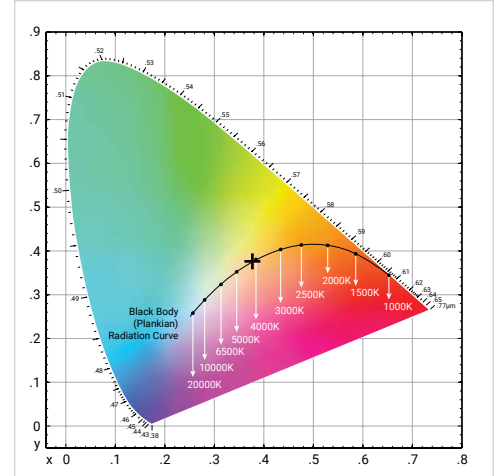

B3528-SIDE3D-12V-120-10mm-9.6W-4200K-IP68

Test Data for 1 Meter LED Strip Length

Chroma Parameters

Chromaticity Coordinates: $x=0.3786, y=0.378, u=0.2234, v=0.3346, duv=0.0012$
Correlated Color Temperature: 4212K
Dominant Wave.: 578.2nm
Purity: 27.1%
Flux RGB Ratio: R=19.4%, G=78.1%, B=2.5%
Peak Wave: 451.6nm
Half Width: 24.9nm

Rendering Index: Ra=93.2

R1=94 R2=94 R3=92 R4=93 R5=92 R6=90 R7=98 R8=94
R9=81 R10=84 R11=92 R12=68 R13=94 R14=95 R15=94

Photo Parameters

Luminous Flux: 761.4 lm
Luminous Efficacy: 84.6 lm/W
Radiant Flux: 2498.3 mW
Iv: 0.0 mcd

Electrical Parameters

Voltage: U=12.000V
Current: I=0.7500A
Power: P=9.00W
Power Factor: PF=1.000

C.I.E. 1931 Chromaticity Diagram