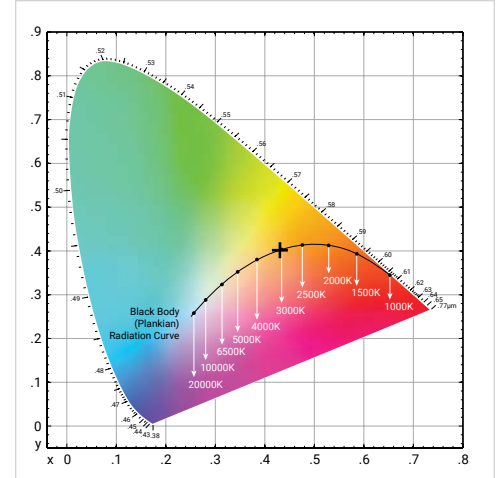

B3528-SIDE3D-12V-120-10mm-9.6W-3000K-IP68

Test Data for 1 Meter LED Strip Length

Chroma Parameters

Chromaticity Coordinates: $x=0.4295, y=0.4039, u=0.2459, v=0.3468, duv=0.0010$
Correlated Color Temperature: 3062K
Dominant Wave.: 581.9nm
Purity: 50.2%
Flux RGB Ratio: R=23.2%, G=75.0%, B=1.8%
Peak Wave: 626.6nm
Half Width: 173.3nm

Rendering Index: Ra=92.1

R1=92 R2=95 R3=96 R4=92 R5=91 R6=92 R7=94 R8=84
R9=62 R10=87 R11=92 R12=75 R13=93 R14=97 R15=89

Photo Parameters

Luminous Flux: 635.93 lm
Luminous Efficacy: 83.9 lm/W
Radiant Flux: 2228.86 mW
Iv: 0.0 mcd

Electrical Parameters

Voltage: U=12.000V
Current: I=0.6317A
Power: P=7.58W
Power Factor: PF=1.000

C.I.E. 1931 Chromaticity Diagram