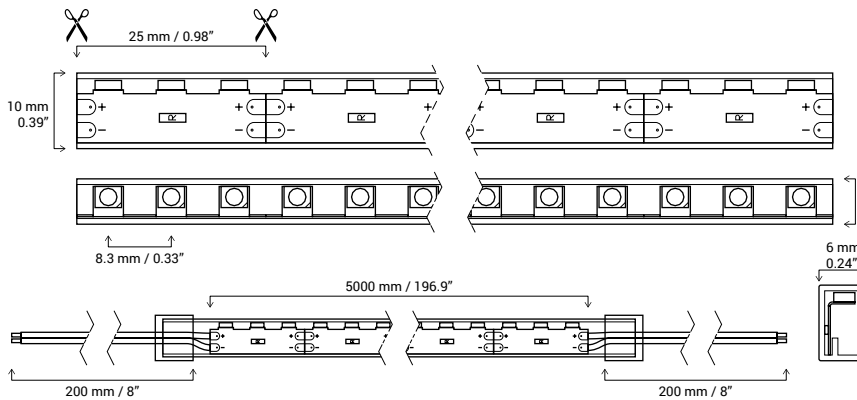

B3528-SIDE3D-12V-120-10mm-9.6W-XXK-IP68

Specification Sheet

PHYSICAL

Product Type	Flexible LED Strip in Silicone Sleeve w/Endcaps, Lateral Projection		
SMD Type	3528		
Strip Width	2/5 x 1/4 in	10 x 6 mm	
Strip Total Length (Roll)	16.4 ft	5 m	
LED Linear Density	36.6 LED/ft	120 LED/m	600 LED/roll total
Can be cut at every	1 in	25 mm	3 LED
Lifespan	50 000 Hrs		

ELECTRICAL

Input Type	DC, Constant Voltage		
Input Voltage	12V DC		
Rated Power (Max.)	2.9 W/ft	9.6 W/m	48 W/roll total

PRODUCT RANGE

Part Number	Code	IP	CCT*	Luminous Flux	Luminous Efficacy	CRI**	R9	duv***
B3528-SIDE3D-12V-120-10mm-9.6W-3000K-IP68	LM28371	IP68	3000K (Warm White)	194 lm/ft 636 lm/m 3180 lm/roll	83.9 lm/W	92.1	62	0.0010
B3528-SIDE3D-12V-120-10mm-9.6W-3500K-IP68		IP68	3500K (Bright White)	192 lm/ft 631 lm/m 3156 lm/roll	85.3 lm/W	93.9	73	0.0012
B3528-SIDE3D-12V-120-10mm-9.6W-4200K-IP68	LM28375	IP68	4200K (Neutral White)	232 lm/ft 761 lm/m 3807 lm/roll	84.6 lm/W	93.2	81	0.0012
B3528-SIDE3D-12V-120-10mm-9.6W-6200K-IP68	LM28379	IP68	6200K (Cool White)	- - -	-	-	-	-

Test Data for 1 Meter LED Strip Length

Chroma Parameters

Chromaticity Coordinates: $x=0.4295, y=0.4039, u=0.2459, v=0.3468, duv=0.0010$
 Correlated Color Temperature: 3062K
 Dominant Wave.: 581.9nm
 Purity: 50.2%
 Flux RGB Ratio: R=23.2%, G=75.0%, B=1.8%
 Peak Wave: 626.6nm
 Half Width: 173.3nm

B3528-SIDE3D-12V-120-10mm-9.6W-3500K-IP68

Test Data for 1 Meter LED Strip Length

Chroma Parameters

Chromaticity Coordinates: $x=0.4044, y=0.3931, u=0.2342, v=0.3414, duv=0.0012$
 Correlated Color Temperature: 3624K
 Dominant Wave.: 578.2nm
 Purity: 39.4%
 Flux RGB Ratio: R=20.1%, G=77.9%, B=2.1%
 Peak Wave: 598.7nm
 Half Width: 145.3nm