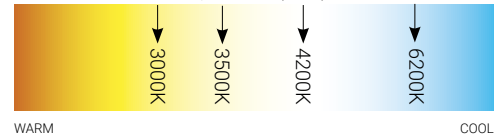

Electrical Input

Rated Power (Max.)

CONSTANT VOLTAGE **12V DC** **48 W/roll**

Correlated Color Temperature (CCT)