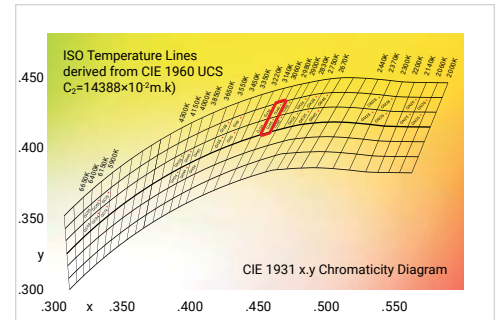

Binning: GJ45-46 (3060-3140K)