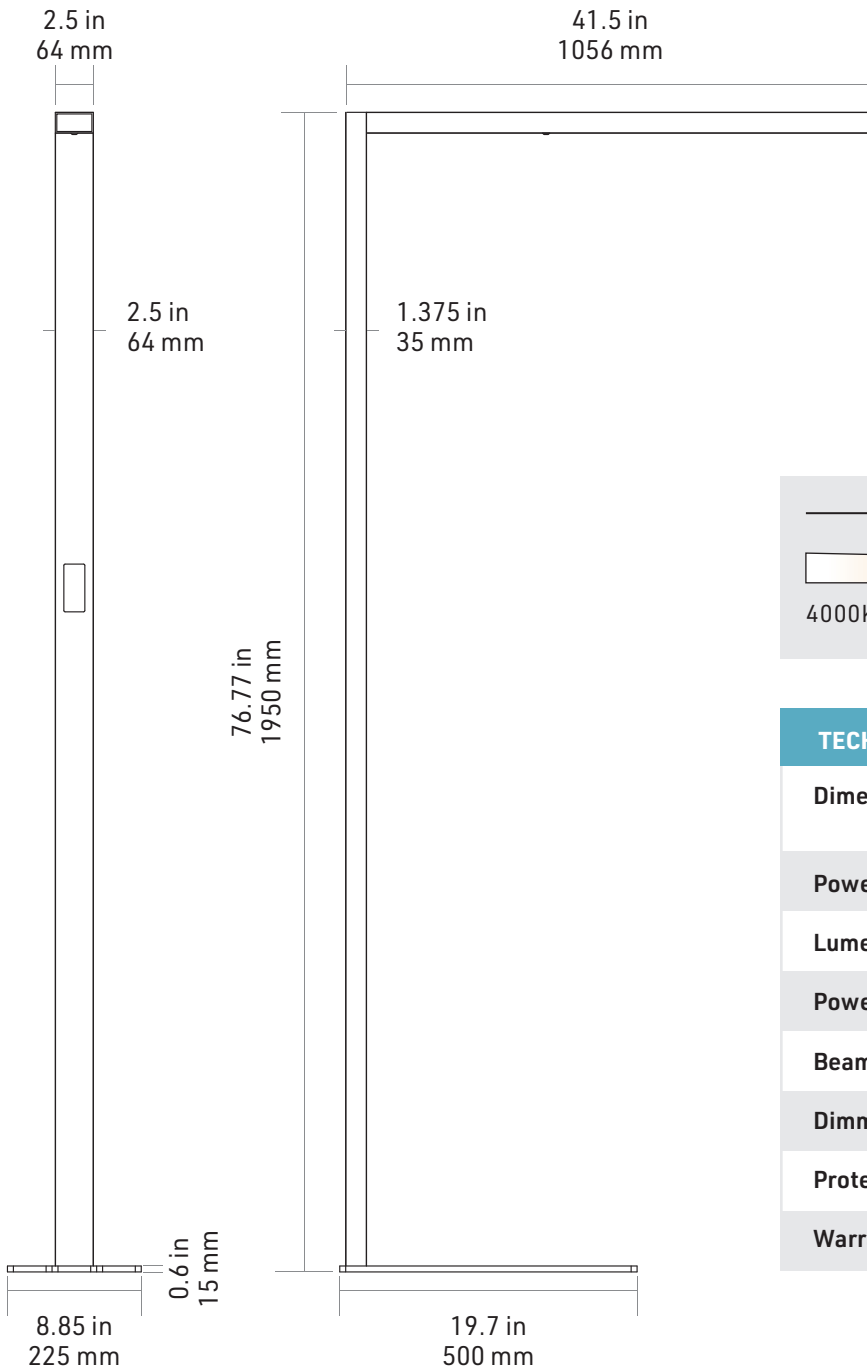

LIGHTTASK DIMENSIONS

VARIABLE COLOUR

4000K (Neutral White) (Sunset White) 2700K

TECHNICAL DATA	
Dimension	H 76.77", extension 41.5" Base 19.7 x 8.85 x 0.6" C-Form
Power	25W direct, 55W indirect
Lumen	10400lm
Power Consumption	80kWh/1.000h
Beam Angle	50° direct , 120° indirect
Dimming	Touch-dim
Protection Rating	IP20
Warranty	5-year warranty