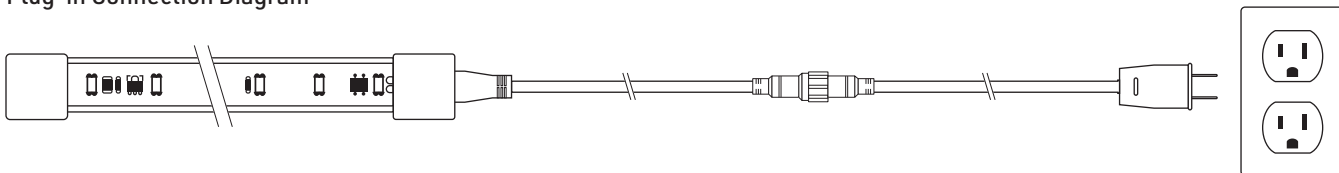

Strip	Voltage	Connection	Color	CRI	Length (ft)	Wattage/FT	Light efficiency
B3056	120V			90		4W/FT	350 LM/FT

PG (Plug-In)
 HW (Hardwire)

2400K
 2700K
 3000K
 4000K

up to 164 ft

Order pack of brackets (10 brackets in each pack). *Bracket recommended every 6 inches.

CERTIFICATIONS

FEATURES

- LumenTruss Driverless technology.
- Plug-in and hardwire versions.
- Direct line voltage.
- Constant current IC providing uniform intensity over the entire run.
- Uses North American power plug with built-in fuse.
- Order in lengths of 1 FT.
- 164 FT maximum run.
- Ultra high lumen output.
- Architectural grade.
- PVC coating (not recommended for direct sunlight).
- 3 year warranty.
- LED type: 3056
- NOTICE: Do not cut AC plug.

PLUG-IN AND HARDWIRE VERSIONS

Plug-in Connection Diagram

Hardwire Connection Diagram

With the NEW revolutionary hardwire connection with built-in fuse! Exclusive to LumenTruss.

DIMENSIONS & INSTALLATION

Linear Installation