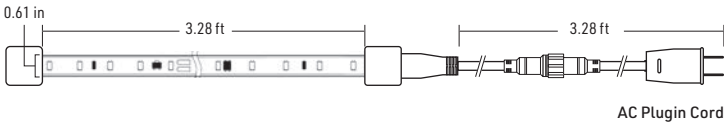

Strip	Voltage	Connection	Color	CRI	Length (ft)	Wattage/FT	Light efficiency
B3056	120V			90		4W/FT	350 LM/FT

PG (Plug-In)
 HW (Hardwire)

2400K
 2700K
 3000K
 4000K

up to 164 ft

Order pack of brackets (10 brackets in each pack). *Bracket recommended every 6 inches.

PLUG-IN AND HARDWIRE VERSIONS

Plug-in Connection Diagram

Hardwire Connection Diagram

With the NEW revolutionary hardwire connection with built-in fuse! Exclusive to LumenTruss.

DIMENSIONS & INSTALLATION

Linear Installation