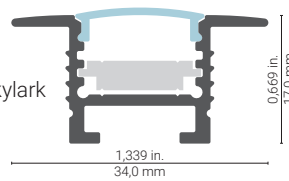

Features

- Made in North America
- ALCOA 6063T-5 Aluminum
- Guideline for easy installation
- Dimmable (use Lutron CTCL-153P-Skylark or Diva)