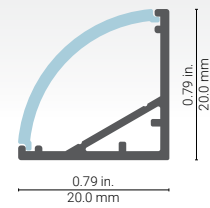

2100 Profile

2100 (LM22354-01)

2000 Series

Cross-section dimensions:

The 2100 is **designed to allow extra lighting angles**. The profile can be installed to project at **30 or 60 degrees**, two angles for lighting extra deep or high scenes, to bring out the finest details, without hot spots.

Features

- Lighting oriented at 30 or 60 degrees without any special hardware.
- Designed to give a uniform light without hot spots with an opal lens and a strip of 120 LEDs per meter or more.
- Custom length by sections of 2 to 240 inches (6m).
- Application guide for 10mm (3/8-inch) LED strip or less.
- Made of ALCOA 6063-T5 aluminum alloy increasing heat dissipation.
- Its use increases the lifetime of your LED strip.
- Compatible with multiple installation accessories.

Options

LED strip compatibility

Compatible with LED strips up to **14mm** wide.

Linear weight

0.176 lbs/ft, 0.118 kg/m (without lens)

2100 Profile

Components and accessories

2000 Series

PROFILE	LENSES	ENDCAPS	BRACKETS	LENGTH
 <p>2100 Profile 2100 (LM22354-01)</p>	 <p>2000 Round, Clear 2037 (LM22368)</p>	 <p>Round 2000-2100 Endcap 2171 (LM22392-03) RIGHT, NO HOLE 2170 (LM22392-01) RIGHT, HOLE 2173 (LM22392-07) LEFT, NO HOLE 2172 (LM22392-05) LEFT, HOLE</p>	 <p>Bracket, 2000 Series 2060 (LM22390)</p>	<p>Custom length by sections of 2 to 240 inches (6m).</p>
	 <p>2000 Round, Optiflex 2034 (LM22364)</p>			
	 <p>2000 Round, Opal 2030 (LM22360)</p>			
2100				
PROFILE	LENS	ENDCAPS	BRACKETS	LENGTH