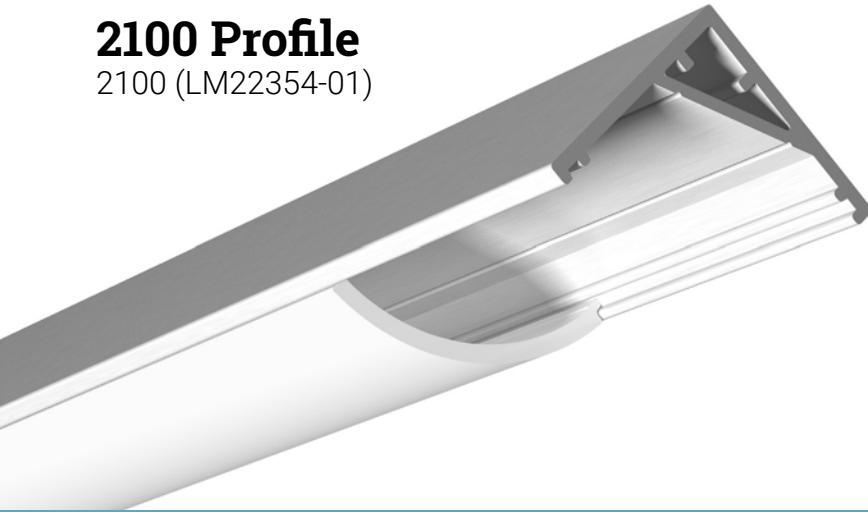

2100 Profile

2100 (LM22354-01)

2000 Series

Cross-section dimensions:

The 2100 is **designed to allow extra lighting angles**. The profile can be installed to project at **30 or 60 degrees**, two angles for lighting extra deep or high scenes, to bring out the finest details, without hot spots.

Features

- Lighting oriented at 30 or 60 degrees without any special hardware.
- Designed to give a uniform light without hot spots with an opal lens and a strip of 120 LEDs per meter or more.
- Custom length by sections of 2 to 240 inches (6m).
- Application guide for 10mm (3/8-inch) LED strip or less.
- Made of ALCOA 6063-T5 aluminum alloy increasing heat dissipation.
- Its use increases the lifetime of your LED strip.
- Compatible with multiple installation accessories.

Options

LED strip compatibility

Compatible with LED strips up to **14mm** wide.

Linear weight

0.176 lbs/ft, 0.118 kg/m (without lens)

2100 Profile

Components and accessories

2000 Series

PROFILE	LENSES	ENDCAPS	BRACKETS	LENGTH
 <p>2100 Profile 2100 (LM22354-01)</p>	 <p>2000 Round, Clear 2037 (LM22368)</p>	 <p>Round 2000-2100 Endcap 2171 (LM22392-03) RIGHT, NO HOLE 2170 (LM22392-01) RIGHT, HOLE 2173 (LM22392-07) LEFT, NO HOLE 2172 (LM22392-05) LEFT, HOLE</p>	 <p>Bracket, 2000 Series 2060 (LM22390)</p>	<p>Custom length by sections of 2 to 240 inches (6m).</p>
	 <p>2000 Round, Optiflex 2034 (LM22364)</p>			
	 <p>2000 Round, Opal 2030 (LM22360)</p>			
2100				
PROFILE	LENS	ENDCAPS	BRACKETS	LENGTH