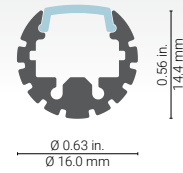

4500 Profile

4022 (LM22482-3)

4000 Series

Cross-section dimensions:

A well cherished secret that we just have to brag about. Meet our magic wand! The 4500 is a slim but extremely versatile display solution. With its **ultra-compact size** and its **complete freedom of lighting direction**, and accepting most LED strips¹, you will find many ways to install it with its wide variety of accessories.

(1) Accepts LED strips ranging up to 10mm wide.

Features

- Ultra-compact size with a diameter of only 16mm (5/8in).
- All of the 4500 brackets allow adjusting lighting direction along the axis as desired.
- Designed to give a uniform light without hot spots with an opal lens and a strip of 120 LEDs per meter or more.
- Custom length by sections of 2 to 240 inches (6m).
- Designed to meet North American woodworking standards.
- Made of ALCOA 6063-T5 aluminum alloy increasing heat dissipation.
- Its use increases the lifetime of your LED strip.
- Compatible with multiple installation accessories.

Options

LED strip compatibility

Compatible with LED strips up to **10mm** wide.

Linear weight

0.147 lbs/ft, 0.218 kg/m

4500 Profile

Components and accessories

4000 Series