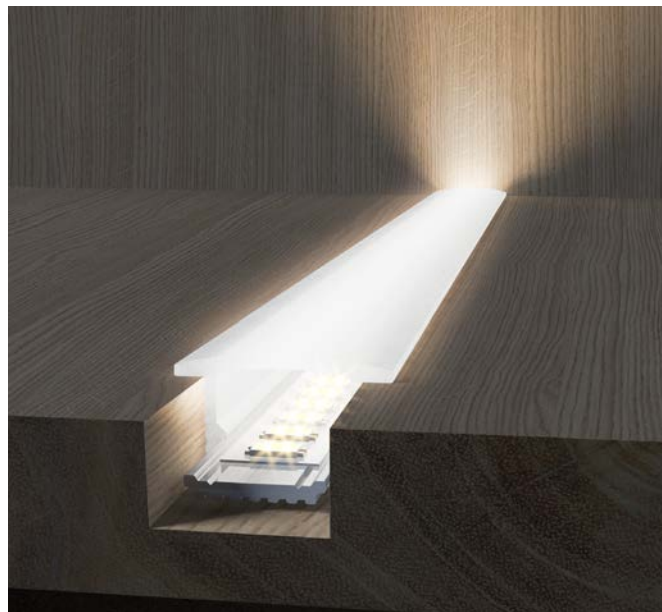

5000 Profile

5000 (LM22221-2)

5000 Series

Cross-section dimensions:

The 5000 consists of an **aluminum heatsink base** inserted into a **flexible recessed lens** with gripping sides. It allows for a very **simple installation**, with the assembly inserted into the recess and staying in place due to the gripping ribbed lens sides. The 5/8" wide and 3/8" deep recess is a direct fit for North American cabinetry, closet, or mural applications, besides being economical and providing lighting without hot spots.

Features

- Designed to give a uniform light without hot spots with the 5200 round lens and a strip of 120 LEDs per meter or more.
- The 5200 (round) lens has a 0.31 inch (8mm) wall offset, while the 5300 (flanged) lens stands out only 1/10" (2.5mm).
- The LED heatsink base is made of aluminum for improved heat dissipation.
- The recess hole should be 5/8" (15.9mm) wide and 8.5mm (1/3 inch) deep minimum.
- Custom length by sections of 96 inches (2.44m).
- Application guide for 10mm (3/8-inch) LED strip or less.
- Designed to meet North American woodworking standards.

Options

LED strip compatibility

Compatible with LED strips up to **10mm** wide.

Linear weight

0.035 lbs/ft, 0.052 kg/m (without lens)
0.035 lbs/ft, 0.052 kg/m (with 5300 flanged lens)
0.035 lbs/ft, 0.052 kg/m (with 5200 round lens)