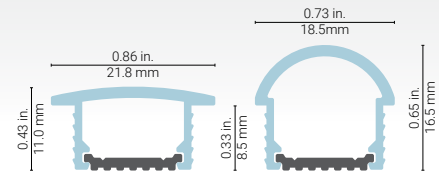

5000 Profile

5000 (LM22221-2)

5000 Series

Cross-section dimensions:

The 5000 consists of an **aluminum heatsink base** inserted into a **flexible recessed lens** with gripping sides. It allows for a very **simple installation**, with the assembly inserted into the recess and staying in place due to the gripping ribbed lens sides. The 5/8" wide and 3/8" deep recess is a direct fit for North American cabinetry, closet, or mural applications, besides being economical and providing lighting without hot spots.

Features

- Designed to give a uniform light without hot spots with the 5200 round lens and a strip of 120 LEDs per meter or more.
- The 5200 (round) lens has a 0.31 inch (8mm) wall offset, while the 5300 (flanged) lens stands out only 1/10" (2.5mm).
- The LED heatsink base is made of aluminum for improved heat dissipation.
- The recess hole should be 5/8" (15.9mm) wide and 8.5mm (1/3 inch) deep minimum.
- Custom length by sections of 96 inches (2.44m).
- Application guide for 10mm (3/8-inch) LED strip or less.
- Designed to meet North American woodworking standards.

Options

LED strip compatibility

Compatible with LED strips up to **10mm** wide.

Linear weight

0.035 lbs/ft, 0.052 kg/m (without lens)
0.035 lbs/ft, 0.052 kg/m (with 5300 flanged lens)
0.035 lbs/ft, 0.052 kg/m (with 5200 round lens)

5000 Profile

Components and accessories

5000 Series

PROFILE	LENSES	LENGTH
 <p>5000 Heatsink Profile 5000 (LM22221-2)</p>	 <p>5300 Flanged 5010 (LM22510-1)</p>	<p>Custom length by sections of 96 inches (2.44m).</p>
	 <p>5200 Round 5020 (LM22510-5)</p>	
PROFILE	LENS	LENGTH