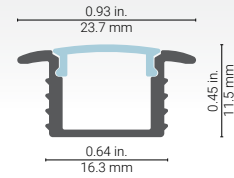

5350 Profile

5350 (LM22520)

5000 Series

Cross-section dimensions:

Here is a **compact recessed** profile allowing you to make the light source and the LED invisible. The edges on each side of this extrusion allow a recessed installation, giving it style with a discreet and neat appearance.

Features

- Designed to give a uniform light without hot spots with an opal lens and a strip of 120 LEDs per meter or more.
- Designed for a snug fit in a 5/8-inch (16mm) wide, 3/8-inch (10mm) deep recess.
- Custom length by sections of 96 inches (2.44m).
- Designed to meet North American woodworking standards.
- Made of ALCOA 6063-T5 aluminum alloy increasing heat dissipation.
- Its use increases the lifetime of your LED strip.
- Compatible with multiple installation accessories.

Options

LED strip compatibility

Compatible with LED strips up to **10mm** wide.

Linear weight

0.110 lbs/ft, 0.164 kg/m (without lens)

5350 Profile

Components and accessories

5000 Series

PROFILE	LENSES	ENDCAPS	LENGTH
 <p>5350 Profile 5350 (LM22520)</p>	 <p>5350 Opal 5040 (LM22520-40)</p>	 <p>Standard 5350 Alu 5005 (LM22520-05) WITHOUT HOLE</p>	<p>Custom length by sections of 2 to 96 inches (2.44m).</p>