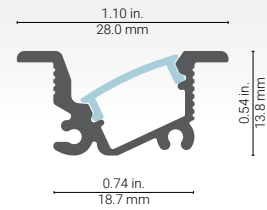

5450 Profile

5450 (LM22530)

5000 Series

Cross-section dimensions:

The 5450 is a **compact recessed LED lighting profile** for cabinetry and other wood furnishing projects, directing the light beam at a **25-degree angle** from the normal, which allows you to light the cabinet contents from the edge.

Features

- Recessed installation inside a 3/4-inch (19mm) wide and 1/2-inch (13mm) deep recess.
- Custom length by sections of 96 inches (2.44m).
- Designed to meet North American woodworking standards.
- Made of ALCOA 6063-T5 aluminum alloy increasing heat dissipation.
- Its use increases the lifetime of your LED strip.

Options

LED strip compatibility

Compatible with LED strips up to **10mm** wide.

Linear weight

0.163 lbs/ft, 0.242 kg/m (without lens)

5450 Profile

Components and accessories

5000 Series

PROFILE	LENSES	LENGTH
 <p>5450 Profile 5450 (LM22530)</p>	 <p>5350 Opal 5040 (LM22520-40)</p>	<p>Custom length by sections of 2 to 96 inches (2.44m).</p>
<div style="border: 1px solid black; padding: 5px; width: 100px; margin: 0 auto;">5450</div> <p>PROFILE</p>	<div style="border: 1px solid black; padding: 5px; width: 100px; margin: 0 auto;">5040</div> <p>LENS</p>	<p>LENGTH</p>