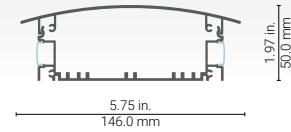

7400 (7420) Profile

7400 (LM22820-01)

7000 Series

Cross-section dimensions:

Make customized **protuberant wall fixtures** with our **7400 profile and the 7420 faceplate**. It accepts most LED strips and lenses of the 1000 Series, offering multiple lighting possibilities. Besides lighting the wall up and down, you could vary the light intensity, color, or even create dazzling animated effects. The fixture can house the power supplies and controllers internally. Horizontal or vertical luminaires can be built up to 20 feet long and connected directly onto a conventional electrical junction box.

Features

- Compatible with 1000 Series lenses.
- Can be installed in 20 foot lengths.
- Custom length by sections of 6 to 240 inches (6m).
- Application guide for 10mm (3/8-inch) LED strip or less in top and bottom insert.
- Made of ALCOA 6063-T5 aluminum alloy increasing heat dissipation.

Options

LED strip compatibility

The top and bottom inserts are compatible with LED strips up to **14mm** wide.

Linear weight

1.617 lbs/ft, 2.406 kg/m (with cover plate)

7400 Profile

Components and accessories

7000 Series

PROFILE	FINISH	LENSES	ENDCAPS	LENGTH
 <p>7400 Profile 7400 (LM22820-01)</p>	 <p>Round cover alu 7420 7420 (LM22820-11)</p>	 <p>Standard, Clear 1269 (LM22298)</p>  <p>Standard, Spread 1265 (LM22294)</p>  <p>Standard, Optiflex 1261 (LM22290)</p>  <p>Standard, Opal 1263 (LM22292)</p>  <p>Standard, Focus 1267 (LM22296)</p>	 <p>Endcap alu 7420 7470 (LM22820-51)</p>	<p>Custom length by sections of 6 to 240 inches (6m).</p>
7400	7420			
PROFILE	FINISH	LENS	ENDCAPS	LENGTH