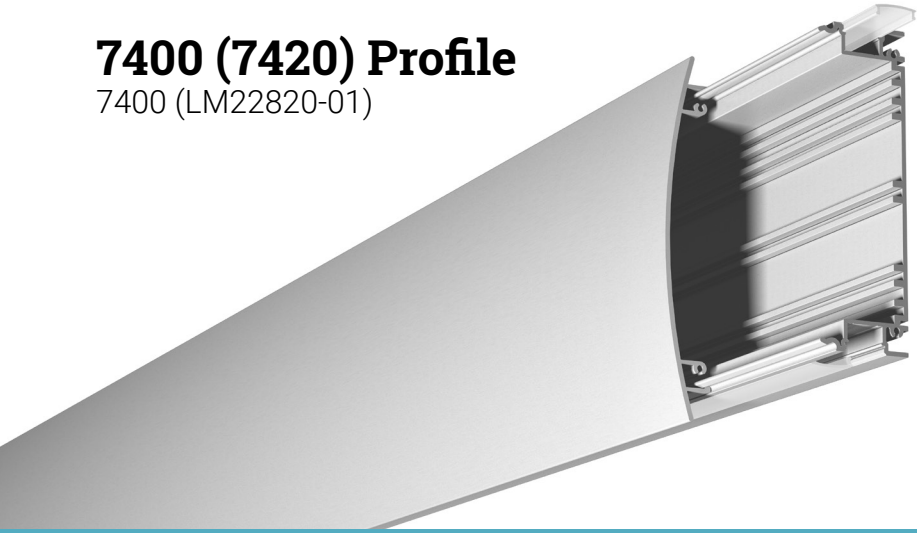

7400 (7420) Profile

7400 (LM22820-01)

7000 Series

Cross-section dimensions:

Make customized **protuberant wall fixtures** with our **7400 profile and the 7420 faceplate**. It accepts most LED strips and lenses of the 1000 Series, offering multiple lighting possibilities. Besides lighting the wall up and down, you could vary the light intensity, color, or even create dazzling animated effects. The fixture can house the power supplies and controllers internally. Horizontal or vertical luminaires can be built up to 20 feet long and connected directly onto a conventional electrical junction box.

Features

- Compatible with 1000 Series lenses.
- Can be installed in 20 foot lengths.
- Custom length by sections of 6 to 240 inches (6m).
- Application guide for 10mm (3/8-inch) LED strip or less in top and bottom insert.
- Made of ALCOA 6063-T5 aluminum alloy increasing heat dissipation.

Options

LED strip compatibility

The top and bottom inserts are compatible with LED strips up to **14mm** wide.

Linear weight

1.617 lbs/ft, 2.406 kg/m (with cover plate)

7400 Profile

Components and accessories

7000 Series

PROFILE	FINISH	LENSES	ENDCAPS	LENGTH
 <p>7400 Profile 7400 (LM22820-01)</p>	 <p>Round cover alu 7420 7420 (LM22820-11)</p>	 <p>Standard, Clear 1269 (LM22298)</p>  <p>Standard, Spread 1265 (LM22294)</p>  <p>Standard, Optiflex 1261 (LM22290)</p>  <p>Standard, Opal 1263 (LM22292)</p>  <p>Standard, Focus 1267 (LM22296)</p>	 <p>Endcap alu 7420 7470 (LM22820-51)</p>	<p>Custom length by sections of 6 to 240 inches (6m).</p>
7400	7420			
PROFILE	FINISH	LENS	ENDCAPS	LENGTH