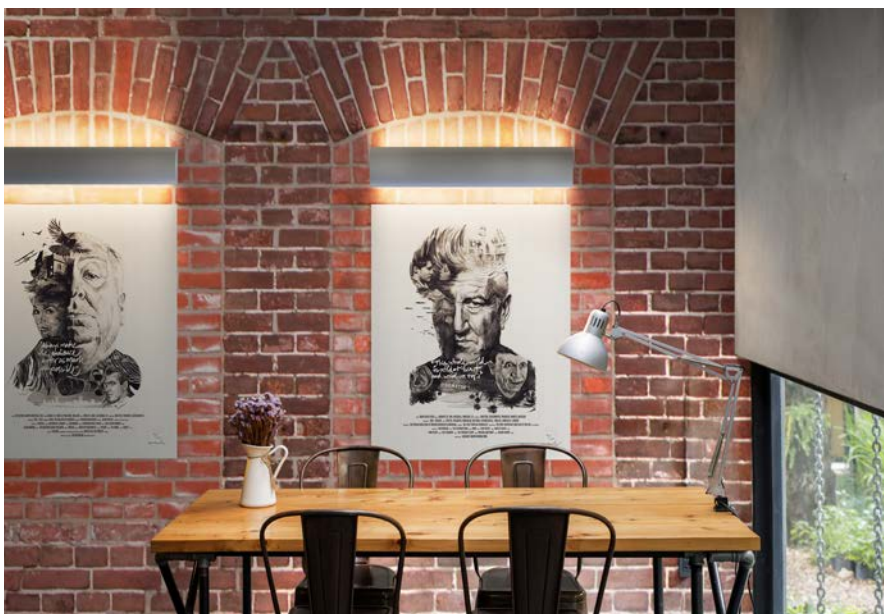

Linear weight

1.617 lbs/ft, 2.406 kg/m (with cover plate)