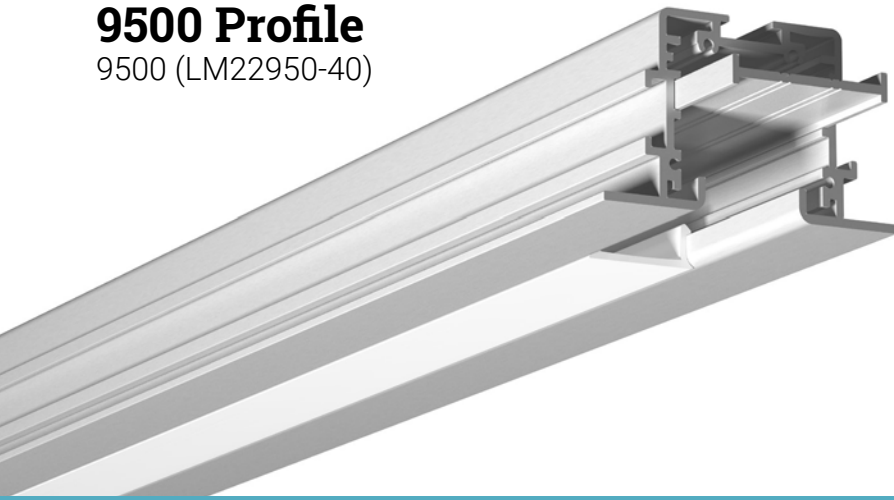

## 9500 Profile

9500 (LM22950-40)

## 9000 Series

Cross-section dimensions:

**Commercial-grade recessed linear lighting** is made easy with the use of the **9500 profile**. A powerful and highly customizable light output, paired with a rugged construction in the 6063-T5 aluminum alloy, is in contrast with the discreet visual imprint of its flat, almost-zero surface offset. Designed for suspended and plasterboard ceilings and walls, it can also be painted to organically blend in any interior.

### Features

- The ALCOA 6063-T5 aluminum alloy increases heat dissipation, for an extended lifetime of the LED source, and is suitable for outdoor installation.
- Custom length by sections of 2 to 240 inches (6m).
- 3 position slots for the LED heatsink insert for setting the needed beam angle.
- Accepts multiple or oversized LED sources on a 33mm (1.25in) wide area, for extra power. Has 3 application guides for 10mm (3/8-inch) wide LED strips.
- Designed to give a uniform light without hot spots when using an opal lens and a strip of 72 LEDs per meter or more.
- Designed for a flush recessed installation in suspended and gypsum panel ceilings.
- Its mounting channels make it compatible with a wide range of installation accessories.
- Designed to be used with flat lenses for an almost-zero surface offset.

### Linear weight

0.897 lbs/ft, 1.335 kg/m (without lens or insert)