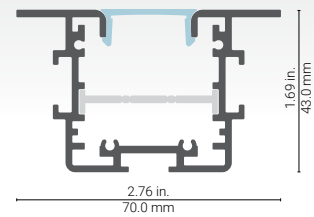

## 9000 Series

Cross-section dimensions:

**Commercial-grade recessed linear lighting** is made easy with the use of the **9500 profile**. A powerful and highly customizable light output, paired with a rugged construction in the 6063-T5 aluminum alloy, is in contrast with the discreet visual imprint of its flat, almost-zero surface offset. Designed for suspended and plasterboard ceilings and walls, it can also be painted to organically blend in any interior.

### Features

- The ALCOA 6063-T5 aluminum alloy increases heat dissipation, for an extended lifetime of the LED source, and is suitable for outdoor installation.
- Custom length by sections of 2 to 240 inches (6m).
- 3 position slots for the LED heatsink insert for setting the needed beam angle.
- Accepts multiple or oversized LED sources on a 33mm (1.25in) wide area, for extra power. Has 3 application guides for 10mm (3/8-inch) wide LED strips.
- Designed to give a uniform light without hot spots when using an opal lens and a strip of 72 LEDs per meter or more.
- Designed for a flush recessed installation in suspended and gypsum panel ceilings.
- Its mounting channels make it compatible with a wide range of installation accessories.
- Designed to be used with flat lenses for an almost-zero surface offset.

### Linear weight

0.897 lbs/ft, 1.335 kg/m (without lens or insert)