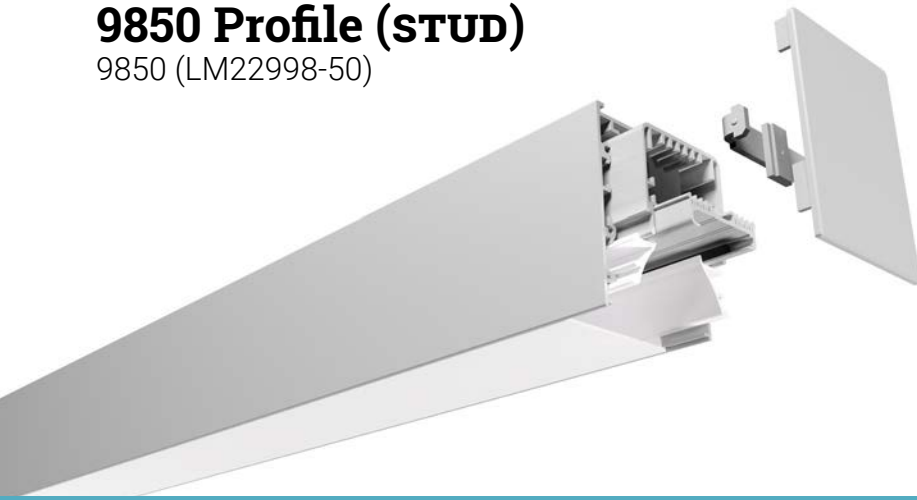

9850 Profile (STUD)

9850 (LM22998-50)