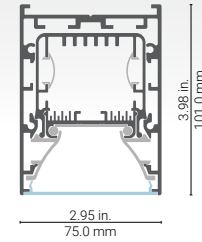

9000 Series

Cross-section dimensions: