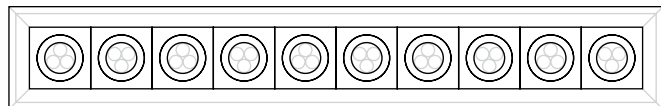

## Luminaires

Cross-section dimensions:

The **BLAZE** is a modular recessed lighting system composed of **multiple swiveling spotlights**. Each spotlight can swivel up to 30 degrees and rotate 360 degrees, allowing for a **precise lighting control**. The recessed enclosure, with a rugged build in anodized aluminum and 12-gauge steel, also houses the power supplies. Spring brackets make installation a breeze. An excellent solution for retail spaces, showrooms, galleries, due to its small footprint, modern design, and sensible finishing.

### Features

- Recessed luminaire comprised of 5 or 10 individually swiveling LED lights, each with 30° beam, 2W power, 160 lumen output, and CRI>80.
- 3/4-inch flanges provide generous clearance for a perfectly aligned, easy and secure installation in suspended/plasterboard ceilings and walls via spring brackets.
- Rugged build in 6063-T5 aluminum and 12-gauge steel with a low (1/4-inch) surface offset.
- Includes seismic safety braided metal cable with loop, and power supply in junction box.
- Can be installed in direct contact with insulation.
- Available in white trim and and black interior finish, 120VAC input, dimming.

**BLAZE 10:** 27.5 x 4.1 in (698 x 105 mm)  
Hole: 26.5 x 3.1 in

**BLAZE 5:** 14.5 x 4.1 in (368 x 105 mm)  
Hole: 13.5 x 3.1 in

Swivel spotlight unit