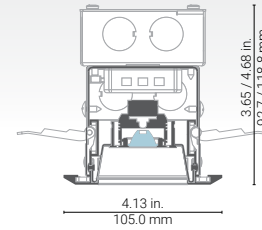

## Luminaires

Cross-section dimensions:

The **BLAZE** is a modular recessed lighting system composed of **multiple swiveling spotlights**. Each spotlight can swivel up to 30 degrees and rotate 360 degrees, allowing for a **precise lighting control**. The recessed enclosure, with a rugged build in anodized aluminum and 12-gauge steel, also houses the power supplies. Spring brackets make installation a breeze. An excellent solution for retail spaces, showrooms, galleries, due to its small footprint, modern design, and sensible finishing.

### Features

- Recessed luminaire comprised of 5 or 10 individually swiveling LED lights, each with 30° beam, 2W power, 160 lumen output, and CRI>80.
- 3/4-inch flanges provide generous clearance for a perfectly aligned, easy and secure installation in suspended/plasterboard ceilings and walls via spring brackets.
- Rugged build in 6063-T5 aluminum and 12-gauge steel with a low (1/4-inch) surface offset.
- Includes seismic safety braided metal cable with loop, and power supply in junction box.
- Can be installed in direct contact with insulation.
- Available in white trim and and black interior finish, 120VAC input, dimming.

**BLAZE 10:** 27.5 x 4.1 in (698 x 105 mm)  
Hole: 26.5 x 3.1 in

**BLAZE 5:** 14.5 x 4.1 in (368 x 105 mm)  
Hole: 13.5 x 3.1 in

Swivel spotlight unit