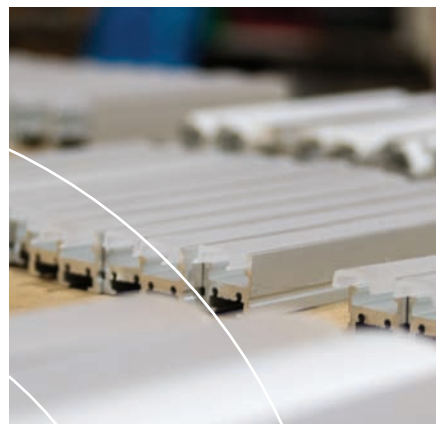

We create lighting to your specifications. Our profiles can be custom made, offering you infinite creative possibilities.

**100%
CUSTOMIZED**

flexidel

LumenTruss is an official distributor of Flexidel LED products. Find us at your local dealer, visit www.flexidel.com, or write an e-mail to info@flexidel.com