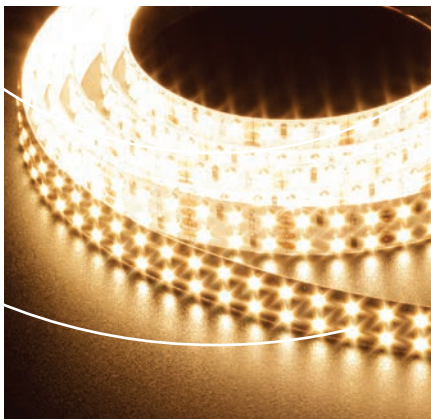

We create lighting to your specifications. Our profiles can be custom made, offering you infinite creative possibilities.

**100%
CUSTOMIZED**

flexidel

LumenTruss is an official distributor of Flexidel LED products. Find us at your local dealer, visit www.flexidel.com, or write an e-mail to info@flexidel.com