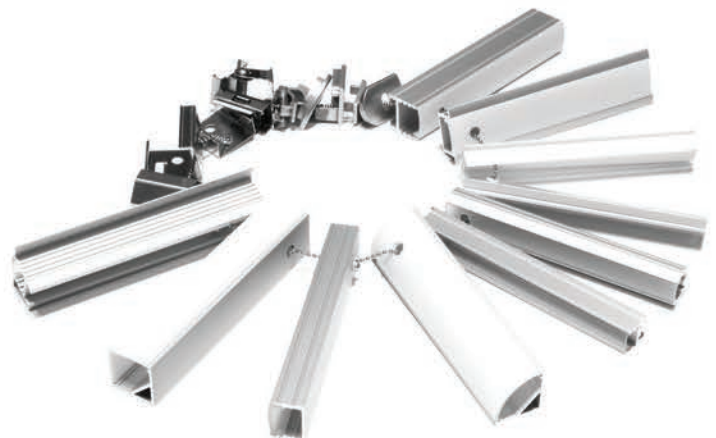

**Order your free
SAMPLE TODAY!!**

Pay only \$19.99 for shipping and handling.

What's in the box:

High-end led profiles of series: **1100, 1200, 1300, 1400, 2000, 4400 & 4500.** All of our brackets and endcaps to fit your new LED profiles along with all five lenses (Focus, Clear, Spread, Opal and Optiflex). You will also receive the latest LumenTruss catalog.