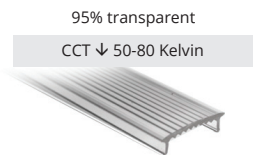

Features:

- Wide lighting angle
- Aluminum profile and endcaps
- Customise with a wide range of lens: 4000 Series on sides, 1000 Series underneath
- Dual White LED strip tape underneath
- Option: wood grain side panels

Obtenez l'effet désiré
avec un choix de lentilles

Get the desired effect using
a wide range of lenses

OPAL

CLEAR

OPTIFLEX

SPREAD

LUMEN Truss

6068 Métropolitain Est
Montréal (Québec), H1S 1A9
514-903-5863 - Sans frais: 1 855 533-9533
info@lumentruss.com
www.lumentruss.com