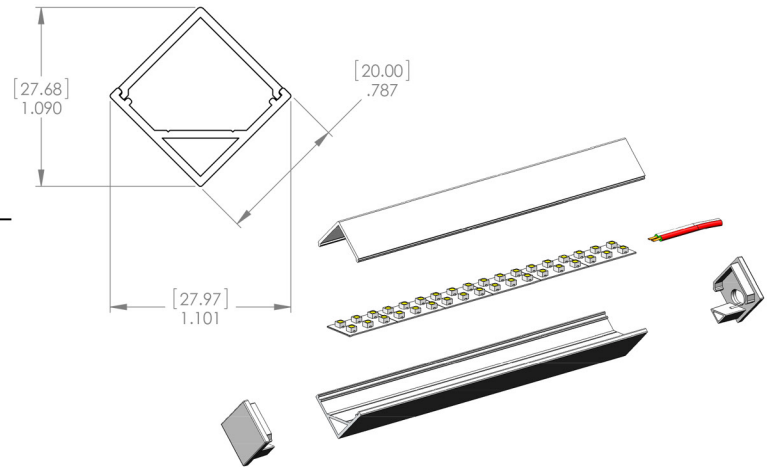

[1210] - [1263] - [1270] - [1280] - [IN/OUT]

Profile / Profilé	Lens / Lentille	Endcap / Embout	Bracket / Support	Usage
Profile / Profilé 2000 S (2020)	Lens / Lentilles Opalin (2031) Optiflex (2035)	Endcap / Embout Standard (2040)	Bracket / Support Standard (2060)	Usage* (IN) Indoor/Intérieur (OUT) Outdoor/Extérieur

* Please ensure that the IP rating of the LED source meets the usage requirement. SVP assurez-vous que l'indice de protection rencontre l'utilisation requise.

CERTIFICATION

FEATURES / CARACTÉRISTIQUES

- Made in Canada / Fabriqué au Canada
- Aluminium ALCOA 6063T-5 / Aluminium ALCOA 6063T-5
- Available up to 20 feet / Disponible jusqu'à 20 pieds
- Guide line for easy installation / Guide pour installation facile
- Wet & dry location / Endroits humides et secs

Optiflex (2035)

ENDCAP / EMBOUT

Standard (2050)

BRACKET / SUPPORT

Standard (2060)

ASSEMBLY DIMENSION / DIMENSION D'ASSEMBLAGE

[mm]
inches/pouces